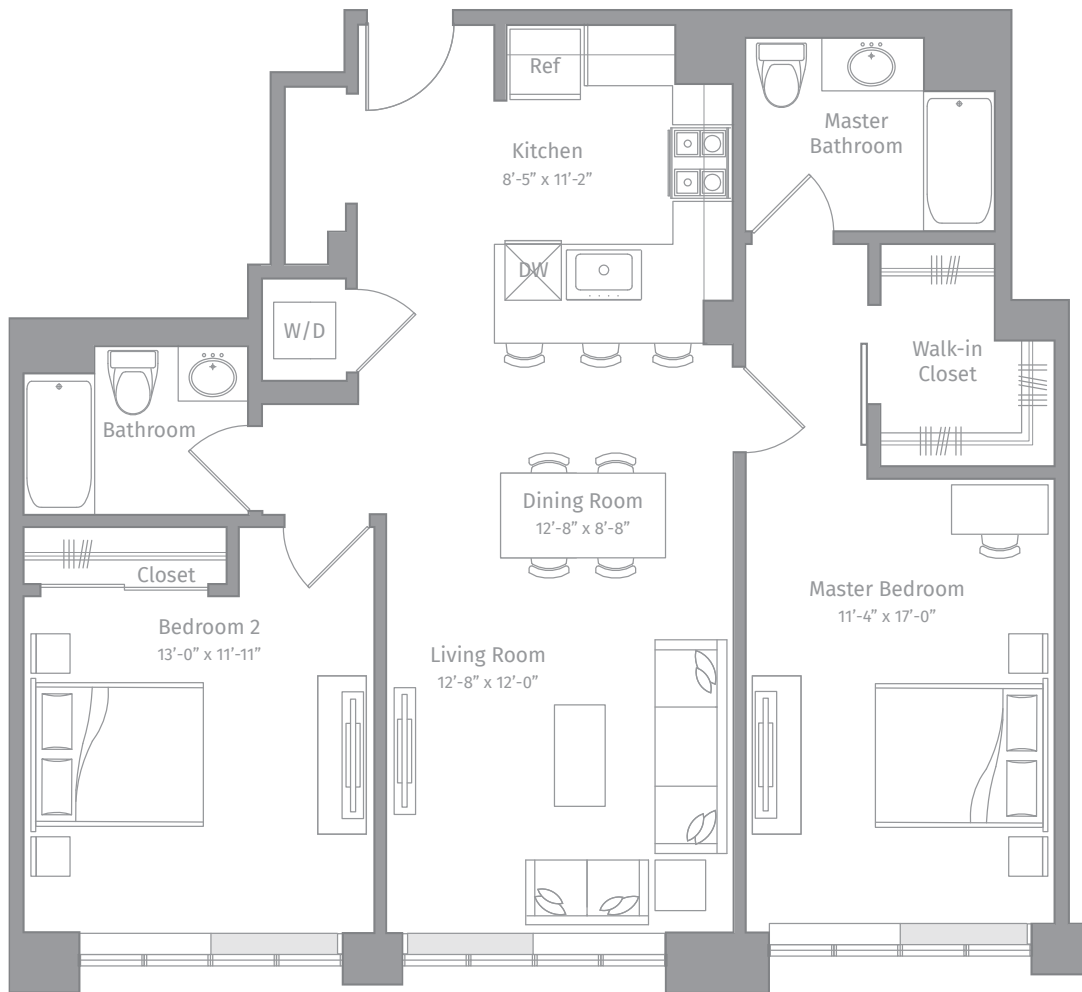

# R-B8

2 BED / 2 BATH

# 1149

SQ. FT.

EMBANKMENT  
HOUSE

AT HAMILTON PARK

REVENMENT  
HOUSE

270 Tenth Street | Jersey City, NJ 07302

[www.embankmenthouse.com](http://www.embankmenthouse.com)

Floor plans are artist's rendering. All dimensions are approximate. Actual product and specifications may vary in dimension or detail. Not all features are available in every apartment home. Prices and availability are subject to change. Rent is based on monthly frequency. Additional fees may apply, such as but not limited to package delivery, trash, water, amenities, etc. Please see a representative for details.