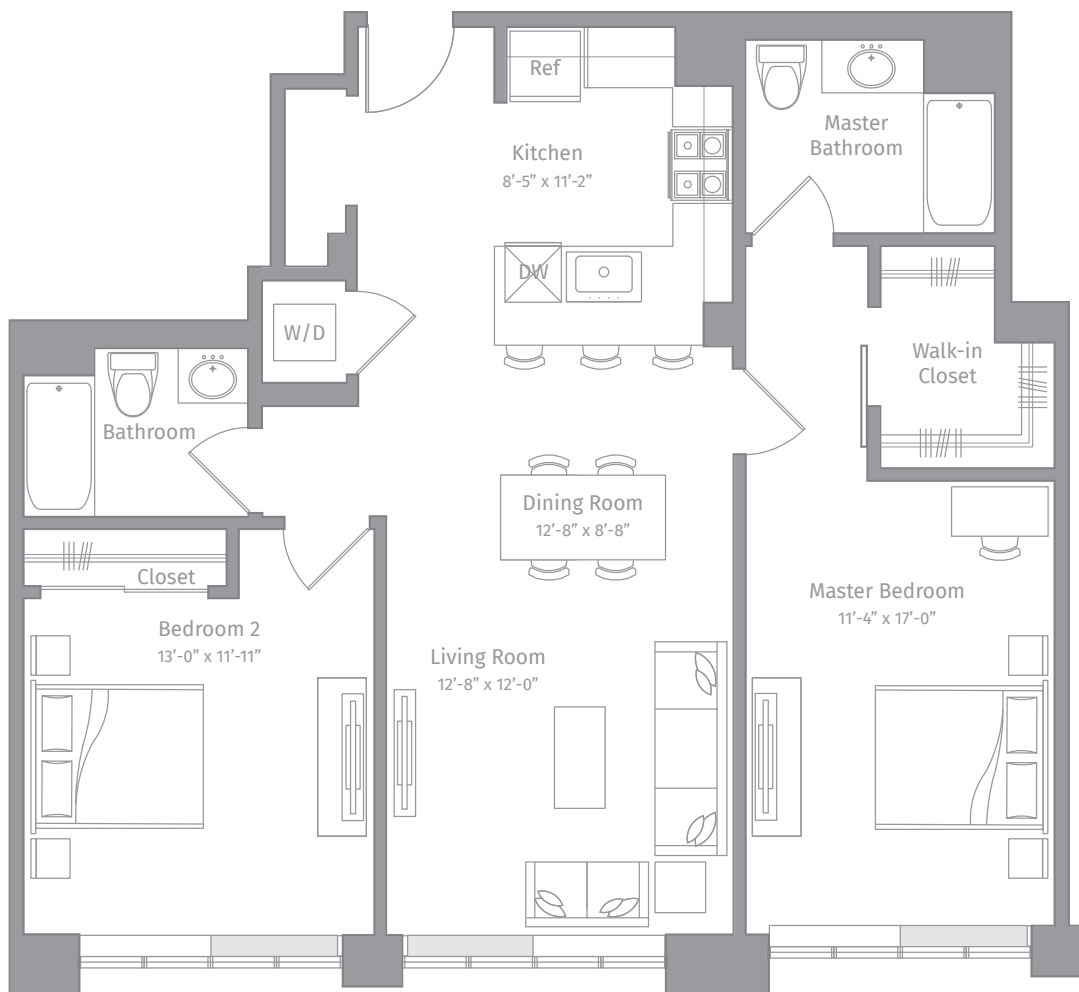

# R-B7

2 BED / 2 BATH

# 1149

SQ. FT.

EMBANKMENT  
HOUSE

AT HAMILTON PARK

REVENMENT  
HOUSE

270 Tenth Street | Jersey City, NJ 07302

[www.embankmenthouse.com](http://www.embankmenthouse.com)

Floor plans are artist's rendering. All dimensions are approximate. Actual product and specifications may vary in dimension or detail. Not all features are available in every apartment home. Prices and availability are subject to change. Rent is based on monthly frequency. Additional fees may apply, such as but not limited to package delivery, trash, water, amenities, etc. Please see a representative for details.