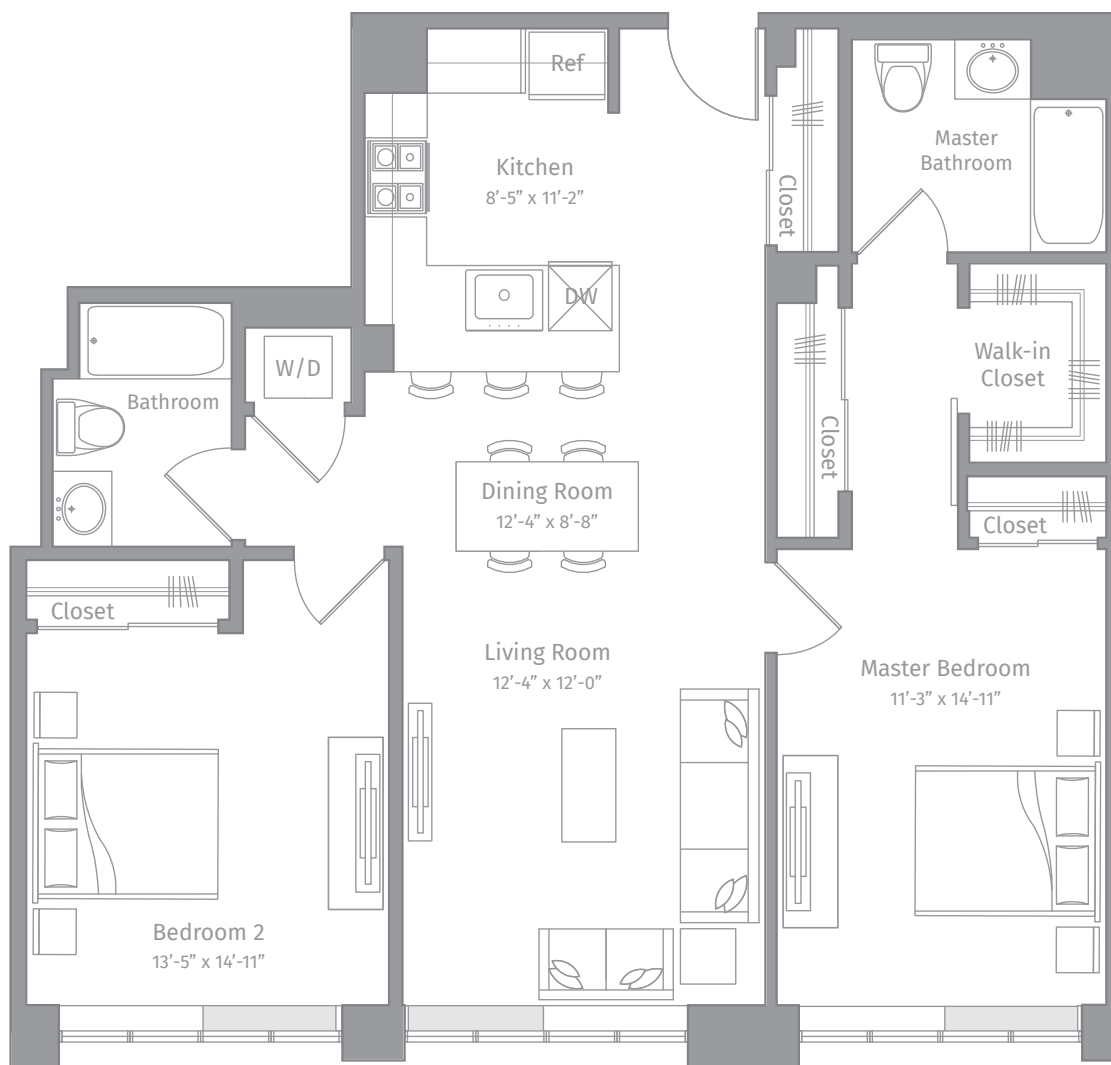

# R-B6

2 BED / 2 BATH

# 1108

SQ. FT.

|   |                        |  |
|---|------------------------|--|
| <b>EMBANKMENT HOUSE</b><br>AT HAMILTON PARK | <b>REVELMENT HOUSE</b> | 270 Tenth Street   Jersey City, NJ 07302                             |
|   |                        | <a href="http://www.embankmenthouse.com">www.embankmenthouse.com</a> |

*Floor plans are artist's rendering. All dimensions are approximate. Actual product and specifications may vary in dimension or detail. Not all features are available in every apartment home. Prices and availability are subject to change. Rent is based on monthly frequency. Additional fees may apply, such as but not limited to package delivery, trash, water, amenities, etc. Please see a representative for details.*