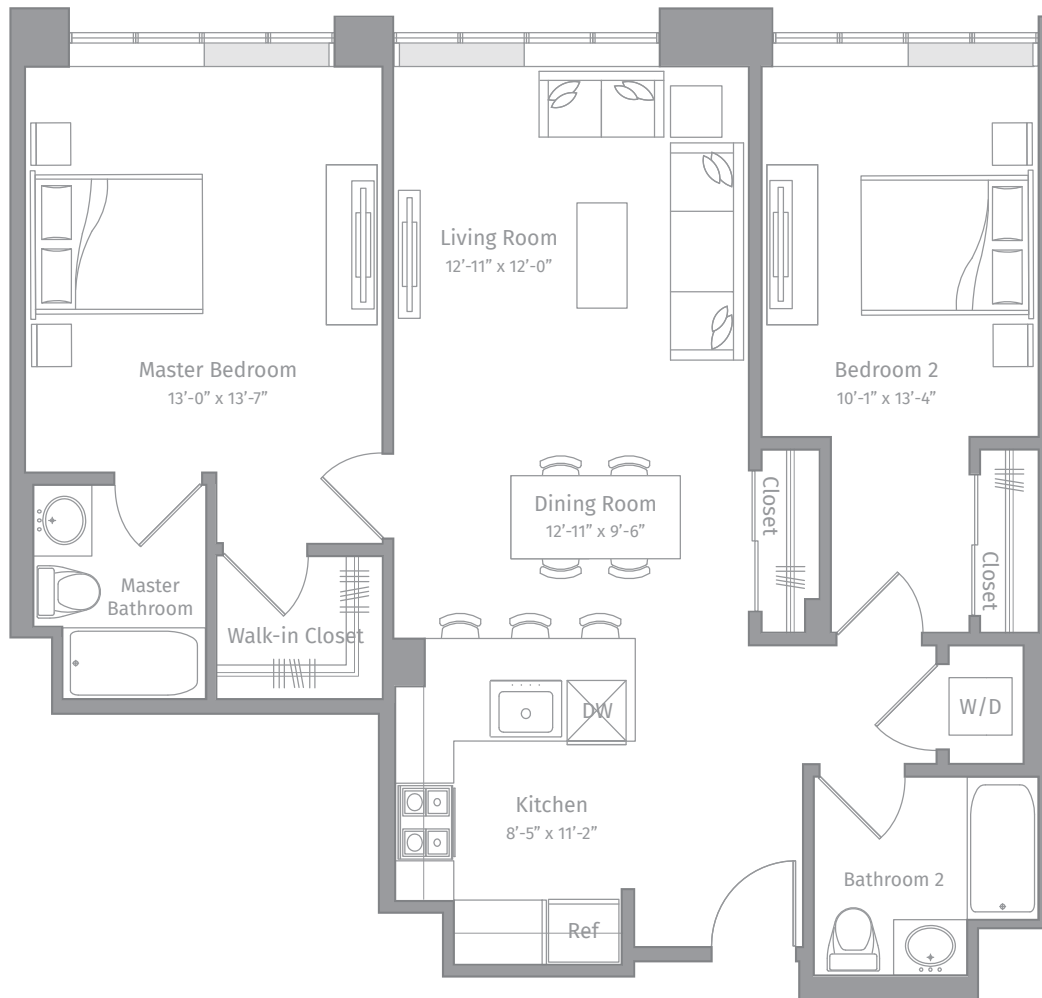

R-B6

2 BED / 2 BATH

1105

SQ. FT.

EMBANKMENT
HOUSE

AT HAMILTON PARK

REVENMENT
HOUSE

270 Tenth Street | Jersey City, NJ 07302

www.embankmenthouse.com

Floor plans are artist's rendering. All dimensions are approximate. Actual product and specifications may vary in dimension or detail. Not all features are available in every apartment home. Prices and availability are subject to change. Rent is based on monthly frequency. Additional fees may apply, such as but not limited to package delivery, trash, water, amenities, etc. Please see a representative for details.