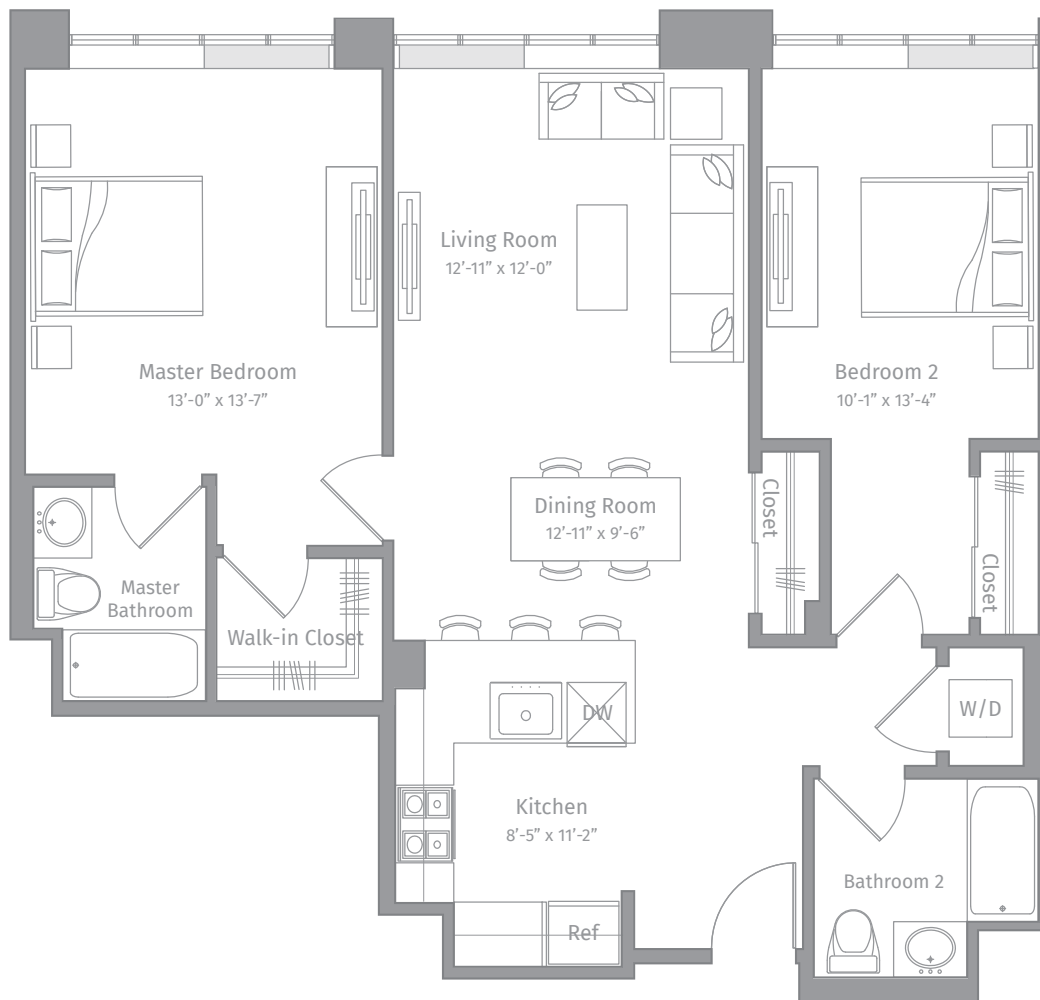

R-B5

2 BED / 2 BATH

1105

SQ. FT.

EMBANKMENT
HOUSE

AT HAMILTON PARK

REVENMENT
HOUSE

270 Tenth Street | Jersey City, NJ 07302

www.embankmenthouse.com

Floor plans are artist's rendering. All dimensions are approximate. Actual product and specifications may vary in dimension or detail. Not all features are available in every apartment home. Prices and availability are subject to change. Rent is based on monthly frequency. Additional fees may apply, such as but not limited to package delivery, trash, water, amenities, etc. Please see a representative for details.