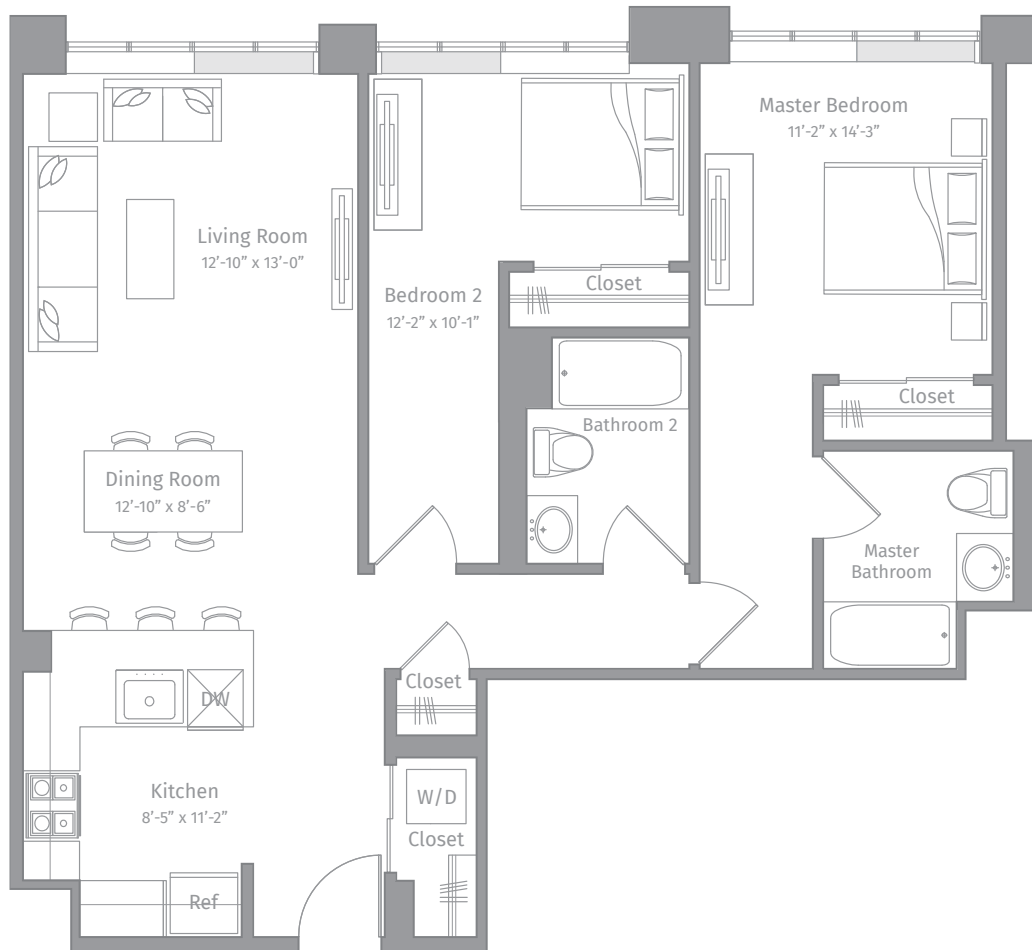

R-B4

2 BED / 2 BATH

1070

SQ. FT.

EMBANKMENT
HOUSE

AT HAMILTON PARK

REVELMENT
HOUSE

270 Tenth Street | Jersey City, NJ 07302

www.embankmenthouse.com

Floor plans are artist's rendering. All dimensions are approximate. Actual product and specifications may vary in dimension or detail. Not all features are available in every apartment home. Prices and availability are subject to change. Rent is based on monthly frequency. Additional fees may apply, such as but not limited to package delivery, trash, water, amenities, etc. Please see a representative for details.