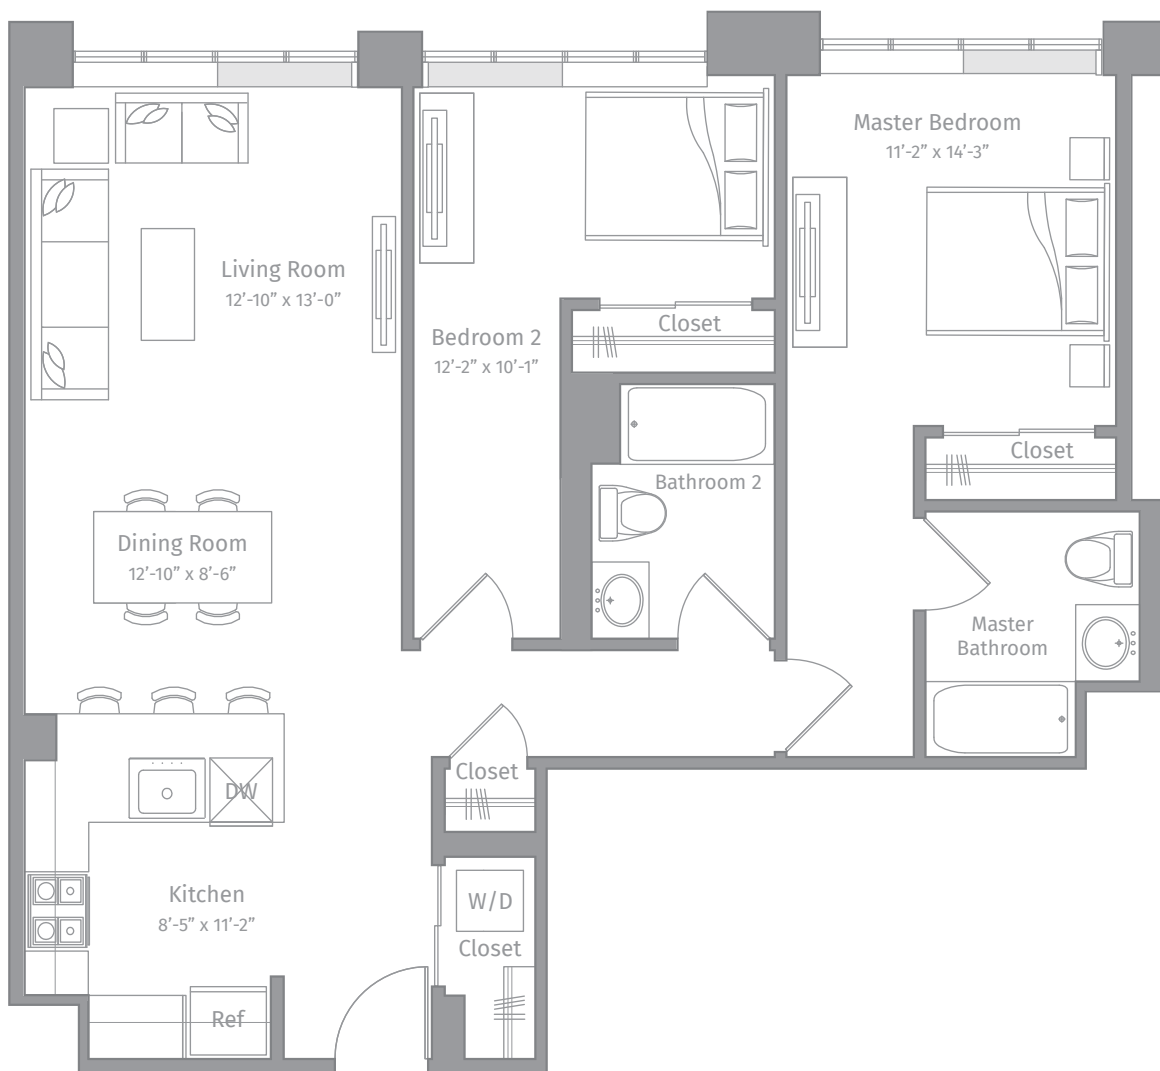

R-B3

2 BED / 2 BATH

1070

SQ. FT.

EMBANKMENT HOUSE REVELMENT HOUSE AT HAMILTON PARK	270 Tenth Street Jersey City, NJ 07302
	www.embankmenthouse.com

Floor plans are artist's rendering. All dimensions are approximate. Actual product and specifications may vary in dimension or detail. Not all features are available in every apartment home. Prices and availability are subject to change. Rent is based on monthly frequency. Additional fees may apply, such as but not limited to package delivery, trash, water, amenities, etc. Please see a representative for details.