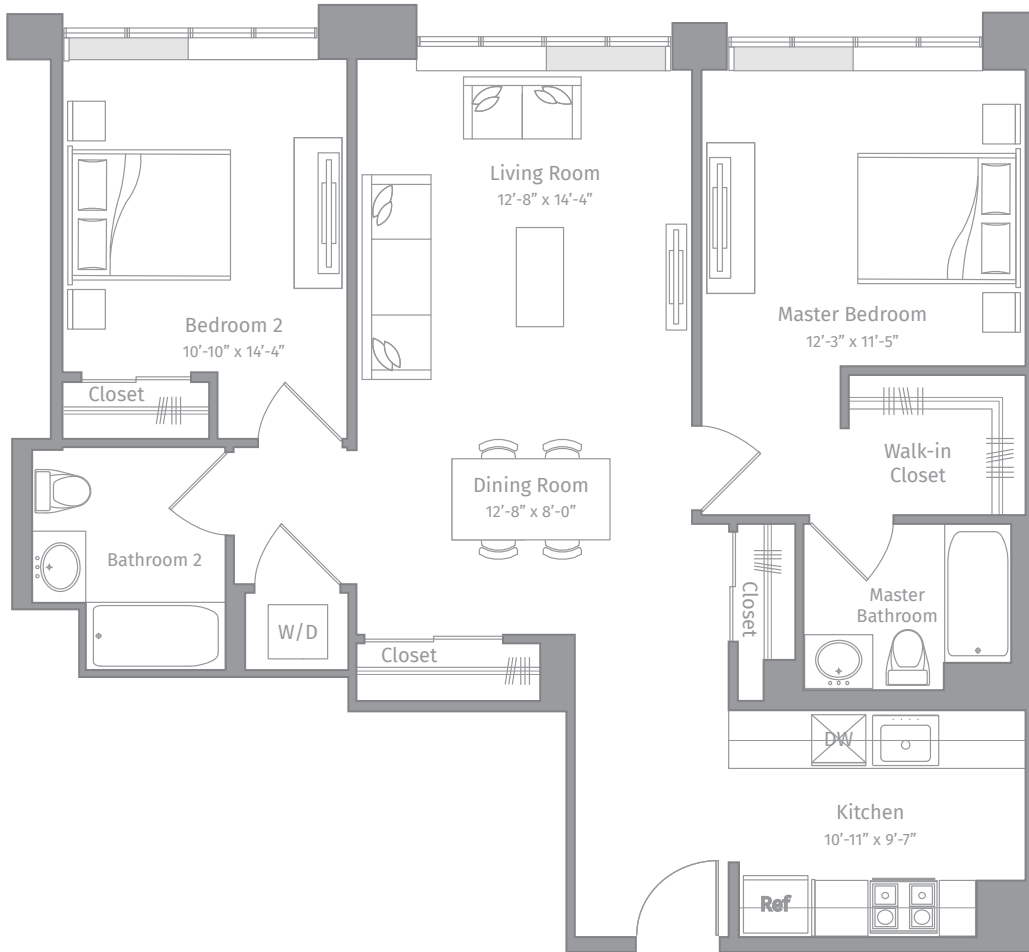

R-B3

2 BED / 2 BATH

1065

SQ. FT.

EMBANKMENT
HOUSE

AT HAMILTON PARK

REVENMENT
HOUSE

270 Tenth Street | Jersey City, NJ 07302

www.embankmenthouse.com

Floor plans are artist's rendering. All dimensions are approximate. Actual product and specifications may vary in dimension or detail. Not all features are available in every apartment home. Prices and availability are subject to change. Rent is based on monthly frequency. Additional fees may apply, such as but not limited to package delivery, trash, water, amenities, etc. Please see a representative for details.