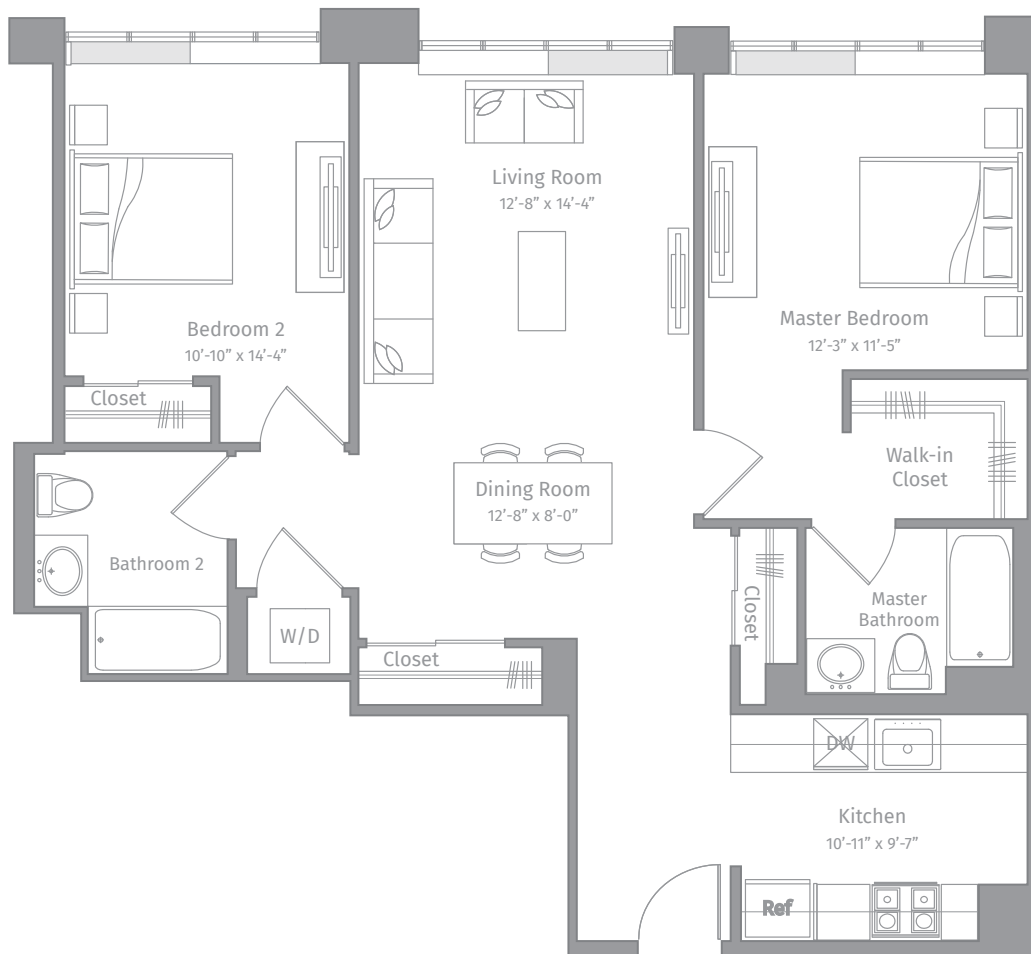

# R-B2

2 BED / 2 BATH

# 1065

SQ. FT.

<b>EMBANKMENT HOUSE</b> AT HAMILTON PARK	<b>REVENMENT HOUSE</b>	270 Tenth Street   Jersey City, NJ 07302
		<a href="http://www.embankmenthouse.com">www.embankmenthouse.com</a>

*Floor plans are artist's rendering. All dimensions are approximate. Actual product and specifications may vary in dimension or detail. Not all features are available in every apartment home. Prices and availability are subject to change. Rent is based on monthly frequency. Additional fees may apply, such as but not limited to package delivery, trash, water, amenities, etc. Please see a representative for details.*