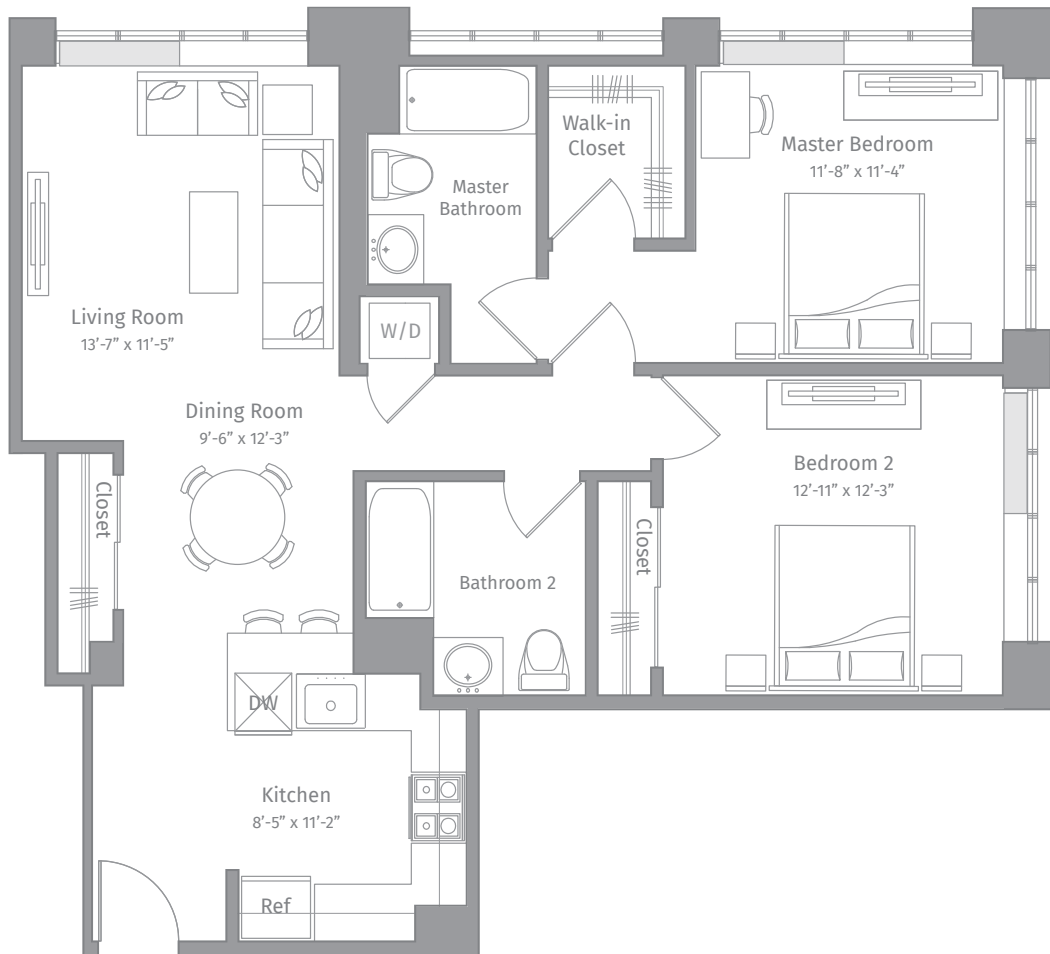

# R-B2

2 BED / 2 BATH

# 1059

SQ. FT.

EMBANKMENT  
HOUSE

AT HAMILTON PARK

REVENMENT  
HOUSE

270 Tenth Street | Jersey City, NJ 07302

[www.embankmenthouse.com](http://www.embankmenthouse.com)

Floor plans are artist's rendering. All dimensions are approximate. Actual product and specifications may vary in dimension or detail. Not all features are available in every apartment home. Prices and availability are subject to change. Rent is based on monthly frequency. Additional fees may apply, such as but not limited to package delivery, trash, water, amenities, etc. Please see a representative for details.