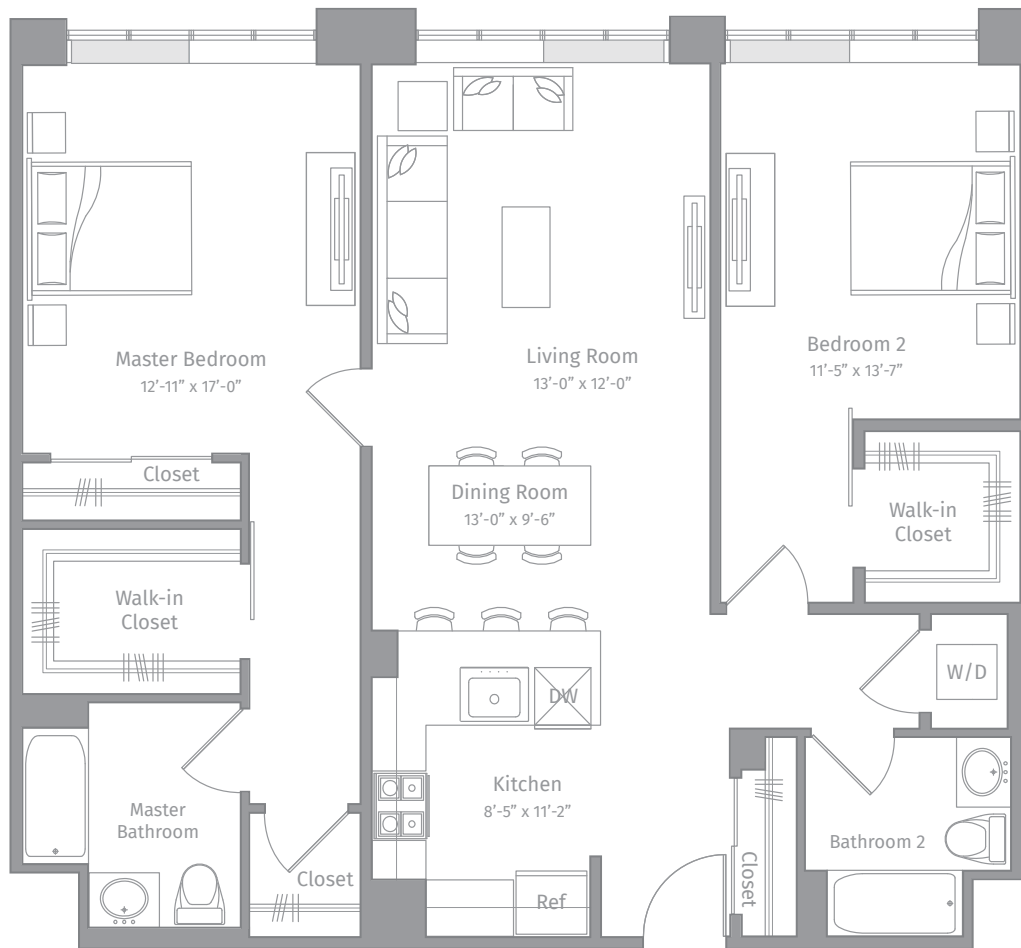

R-B11

2 BED / 2 BATH

1244

SQ. FT.

EMBANKMENT
HOUSE

AT HAMILTON PARK

REVENMENT
HOUSE

270 Tenth Street | Jersey City, NJ 07302

www.embankmenthouse.com

Floor plans are artist's rendering. All dimensions are approximate. Actual product and specifications may vary in dimension or detail. Not all features are available in every apartment home. Prices and availability are subject to change. Rent is based on monthly frequency. Additional fees may apply, such as but not limited to package delivery, trash, water, amenities, etc. Please see a representative for details.