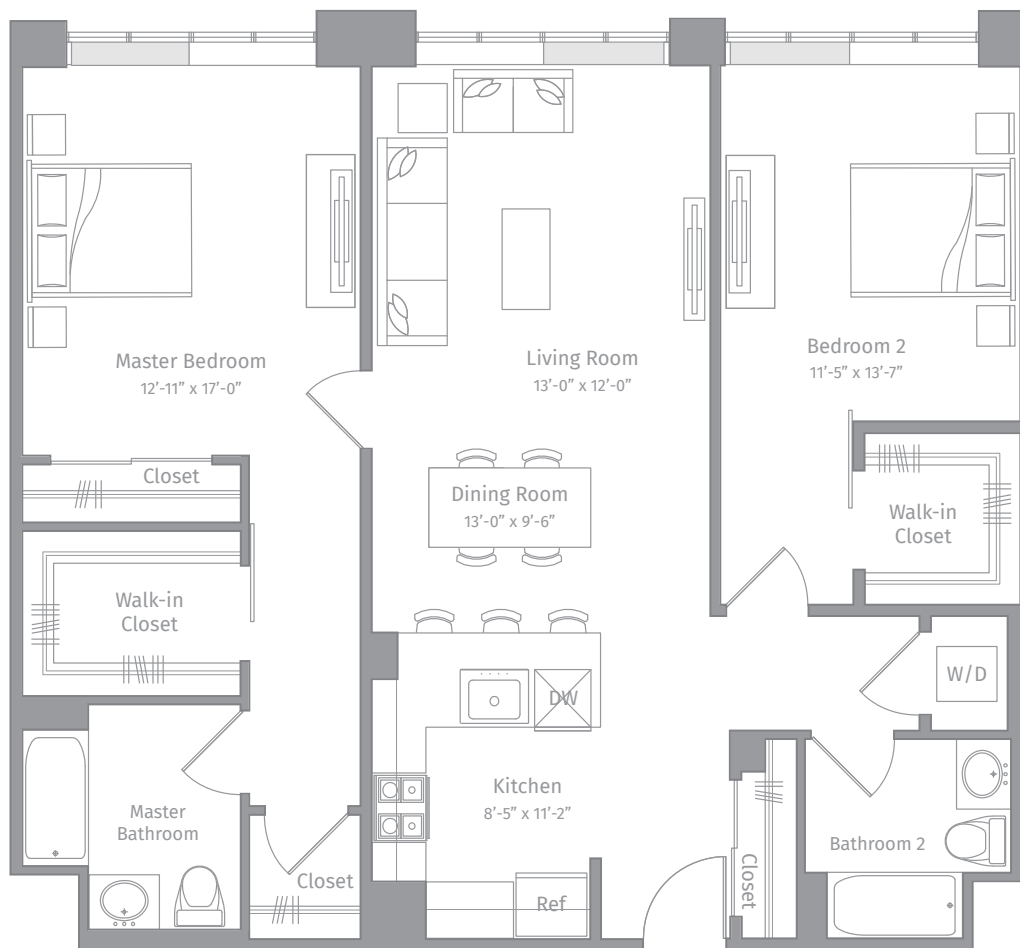

# R-B10

2 BED / 2 BATH

# 1244

SQ. FT.

EMBANKMENT  
HOUSE

AT HAMILTON PARK

REVENMENT  
HOUSE

270 Tenth Street | Jersey City, NJ 07302

[www.embankmenthouse.com](http://www.embankmenthouse.com)

Floor plans are artist's rendering. All dimensions are approximate. Actual product and specifications may vary in dimension or detail. Not all features are available in every apartment home. Prices and availability are subject to change. Rent is based on monthly frequency. Additional fees may apply, such as but not limited to package delivery, trash, water, amenities, etc. Please see a representative for details.