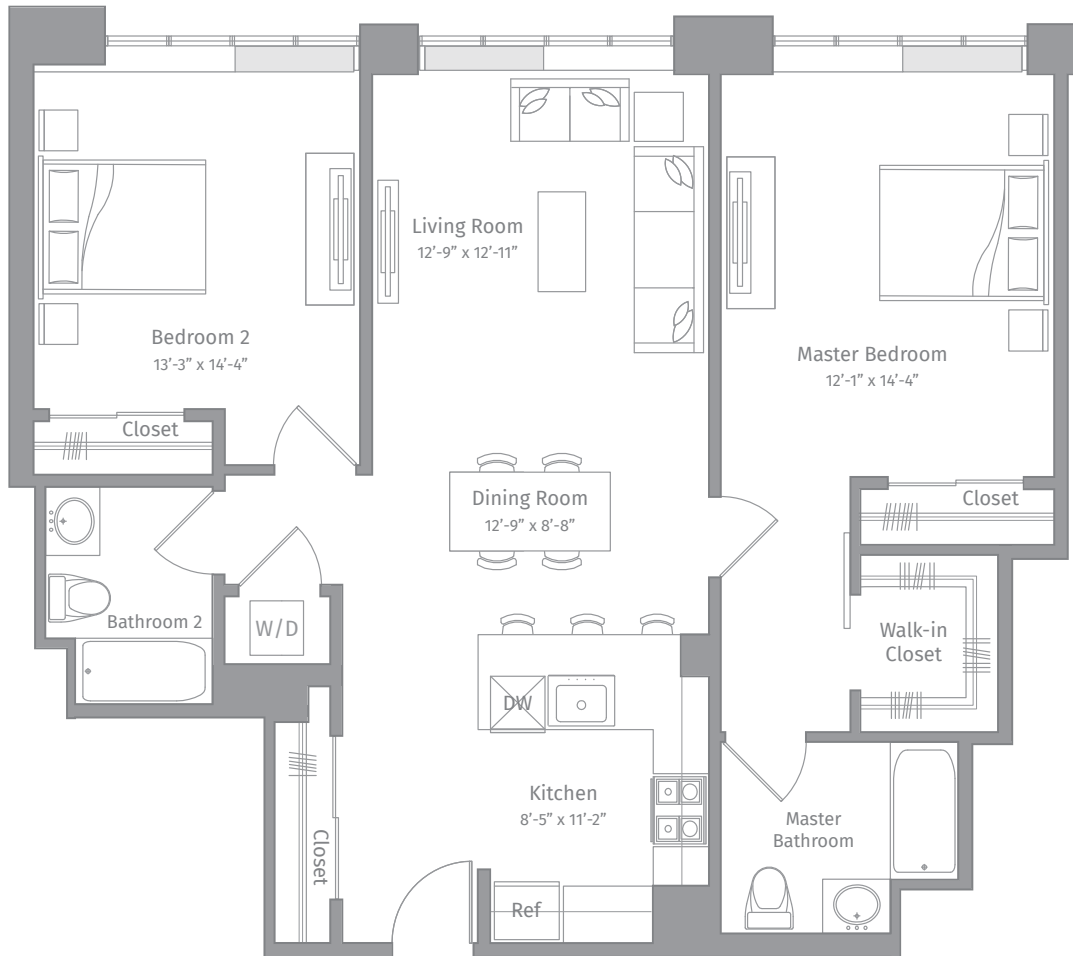

R-B10

2 BED / 2 BATH

1205

SQ. FT.

EMBANKMENT HOUSE AT HAMILTON PARK	REVENMENT HOUSE	270 Tenth Street Jersey City, NJ 07302
		www.embankmenthouse.com

Floor plans are artist's rendering. All dimensions are approximate. Actual product and specifications may vary in dimension or detail. Not all features are available in every apartment home. Prices and availability are subject to change. Rent is based on monthly frequency. Additional fees may apply, such as but not limited to package delivery, trash, water, amenities, etc. Please see a representative for details.