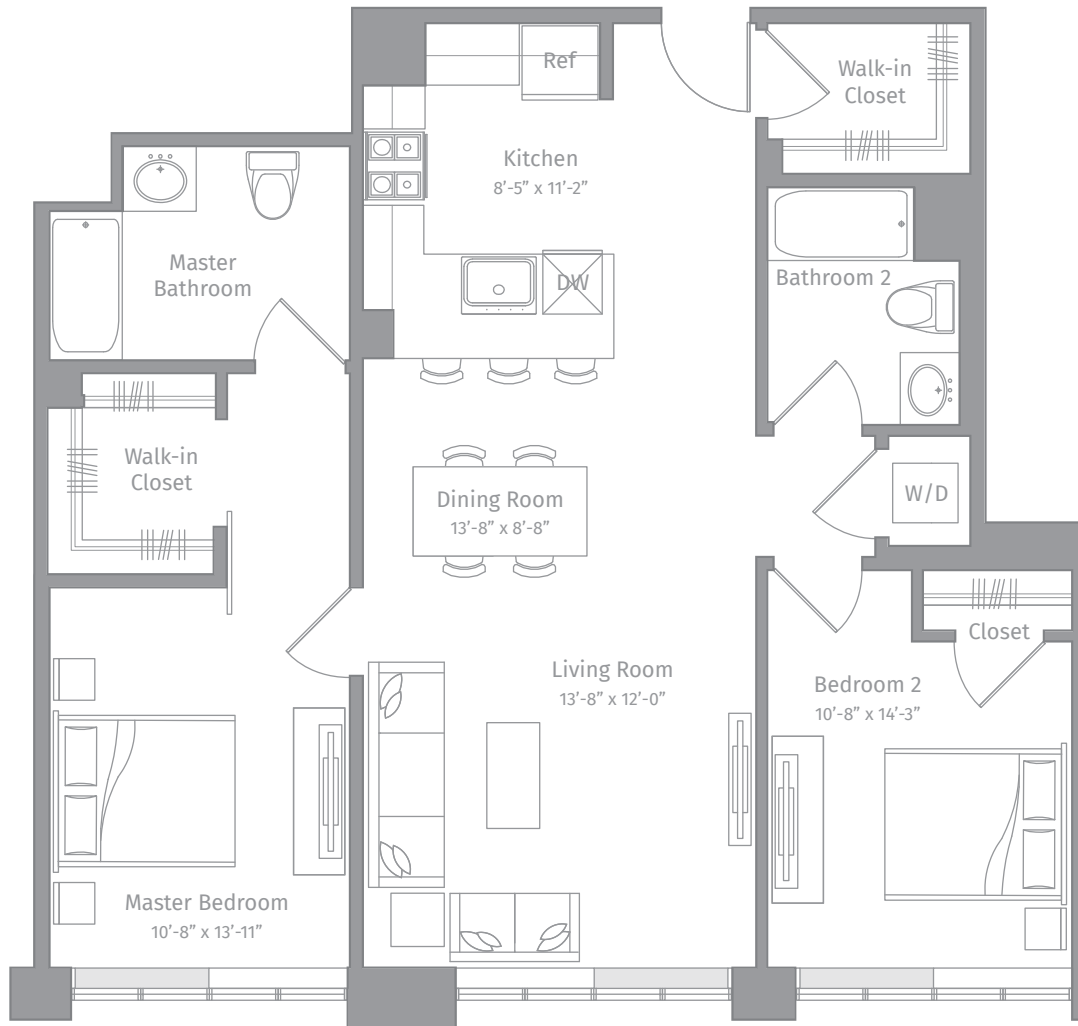

R-B1

2 BED / 2 BATH

1055

SQ. FT.

EMBANKMENT
HOUSE

AT HAMILTON PARK

REVENEMENT
HOUSE

270 Tenth Street | Jersey City, NJ 07302

www.embankmenthouse.com

Floor plans are artist's rendering. All dimensions are approximate. Actual product and specifications may vary in dimension or detail. Not all features are available in every apartment home. Prices and availability are subject to change. Rent is based on monthly frequency. Additional fees may apply, such as but not limited to package delivery, trash, water, amenities, etc. Please see a representative for details.