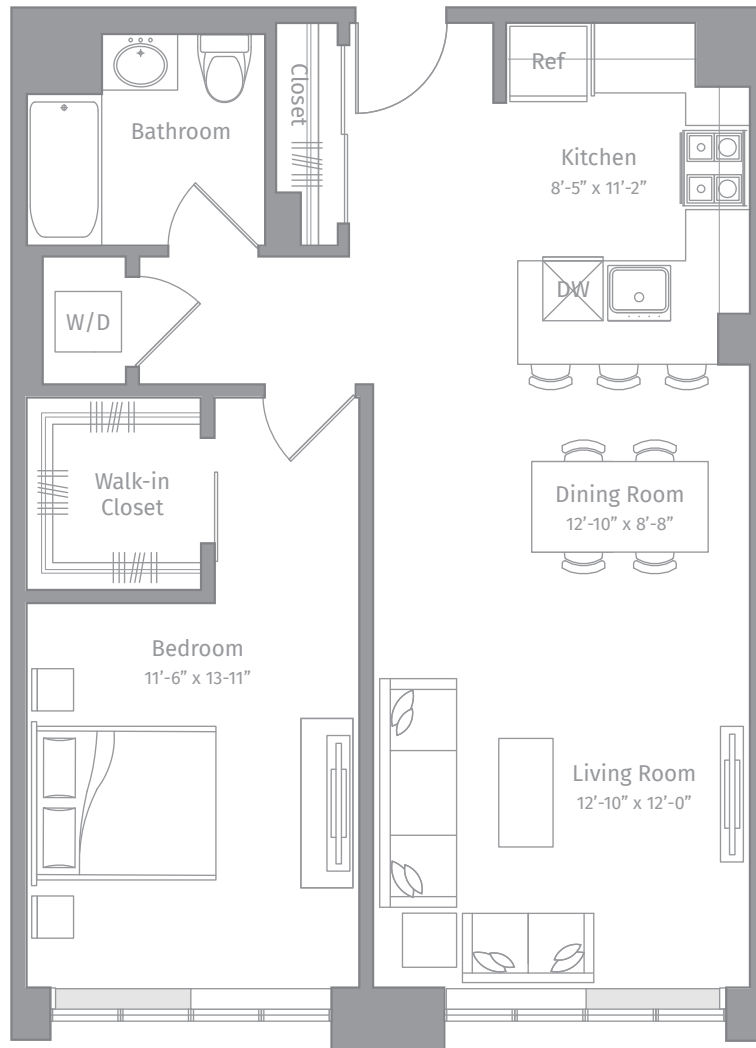

R-A8

1 BED / 1 BATH

871

SQ. FT.

EMBANKMENT
HOUSE

AT HAMILTON PARK

REVENEMENT
HOUSE

270 Tenth Street | Jersey City, NJ 07302

www.embankmenthouse.com

Floor plans are artist's rendering. All dimensions are approximate. Actual product and specifications may vary in dimension or detail. Not all features are available in every apartment home. Prices and availability are subject to change. Rent is based on monthly frequency. Additional fees may apply, such as but not limited to package delivery, trash, water, amenities, etc. Please see a representative for details.