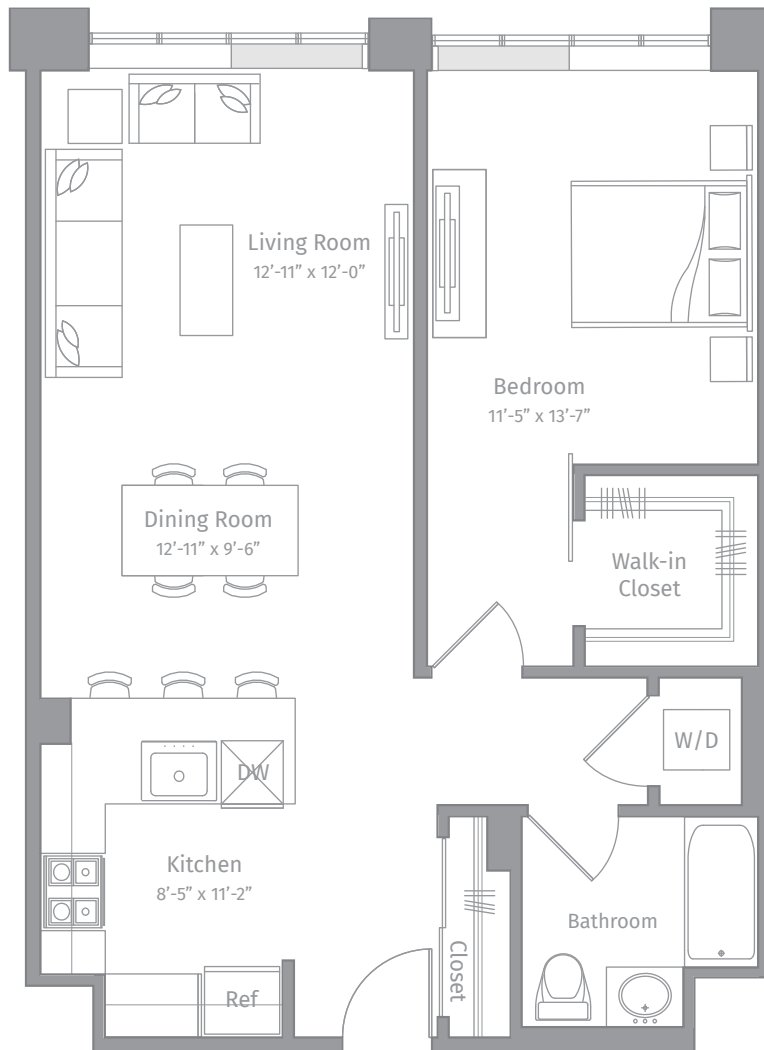

R-A7

1 BED / 1 BATH

859

SQ. FT.

EMBANKMENT
HOUSE

AT HAMILTON PARK

REVENEMENT
HOUSE

270 Tenth Street | Jersey City, NJ 07302

www.embankmenthouse.com

Floor plans are artist's rendering. All dimensions are approximate. Actual product and specifications may vary in dimension or detail. Not all features are available in every apartment home.