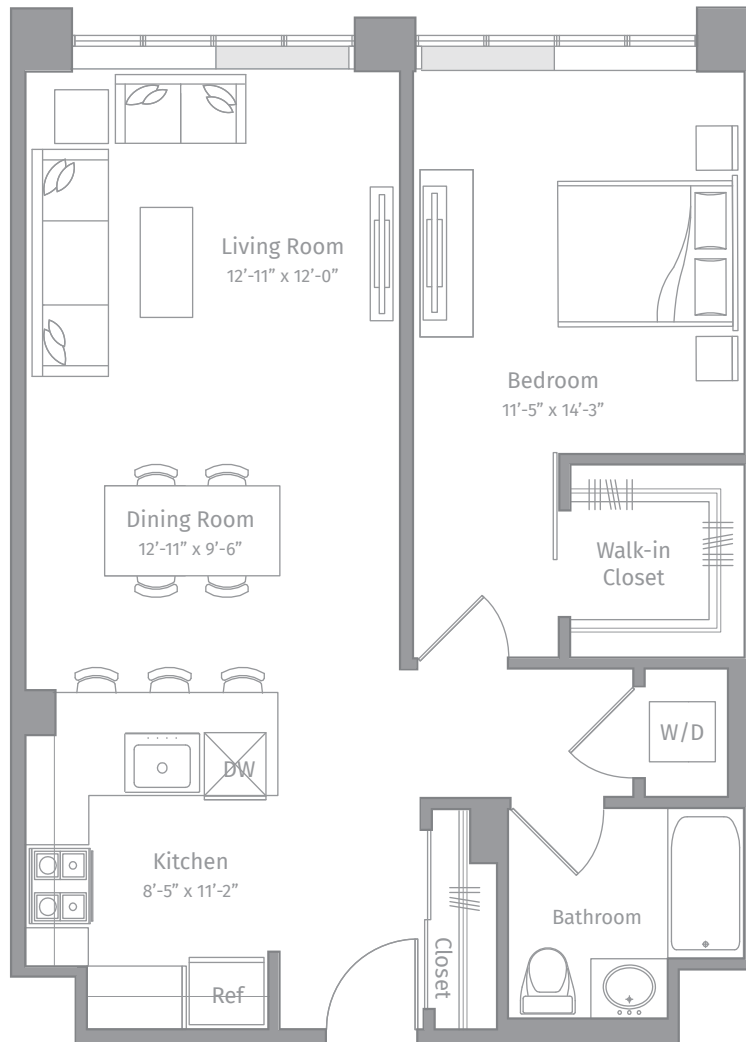

R-A6

1 BED / 1 BATH

836

SQ. FT.

EMBANKMENT
HOUSE

AT HAMILTON PARK

REVENMENT
HOUSE

270 Tenth Street | Jersey City, NJ 07302

www.embankmenthouse.com

Floor plans are artist's rendering. All dimensions are approximate. Actual product and specifications may vary in dimension or detail. Not all features are available in every apartment home.