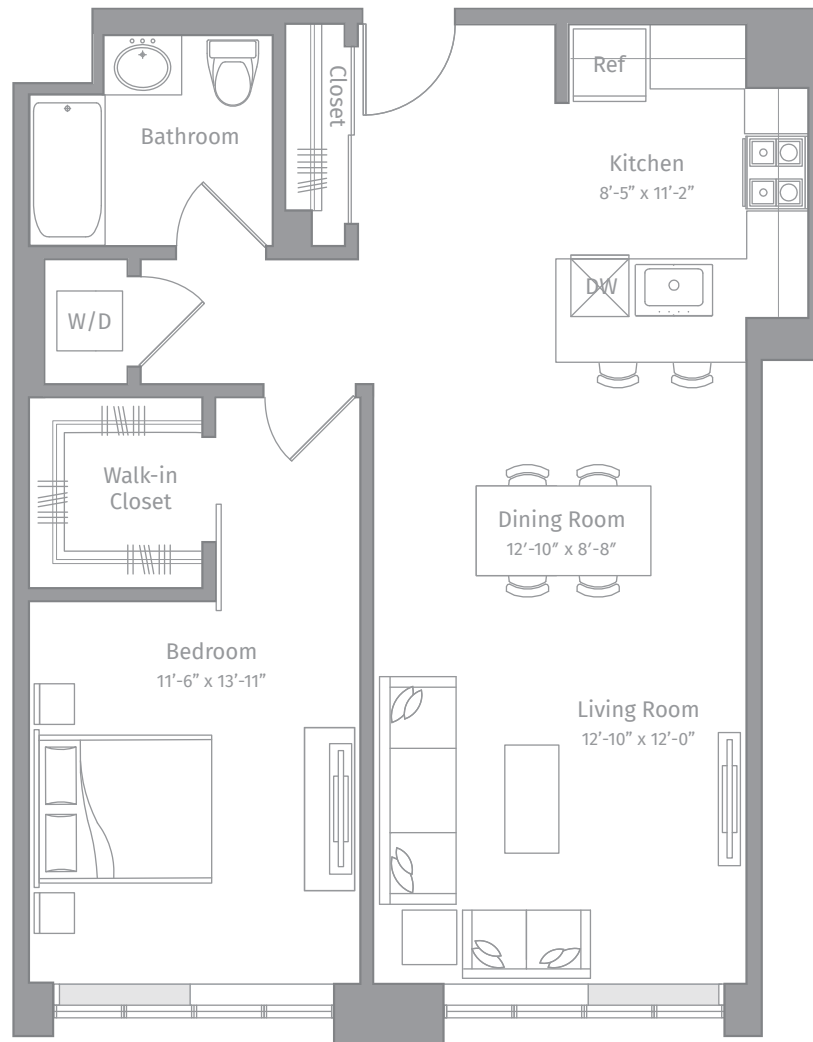

# R-A5

1 BED / 1 BATH

# 835

SQ. FT.

EMBANKMENT  
HOUSE

AT HAMILTON PARK

REVETMENT  
HOUSE

270 Tenth Street | Jersey City, NJ 07302

[www.embankmenthouse.com](http://www.embankmenthouse.com)

*Floor plans are artist's rendering. All dimensions are approximate. Actual product and specifications may vary in dimension or detail. Not all features are available in every apartment home.*