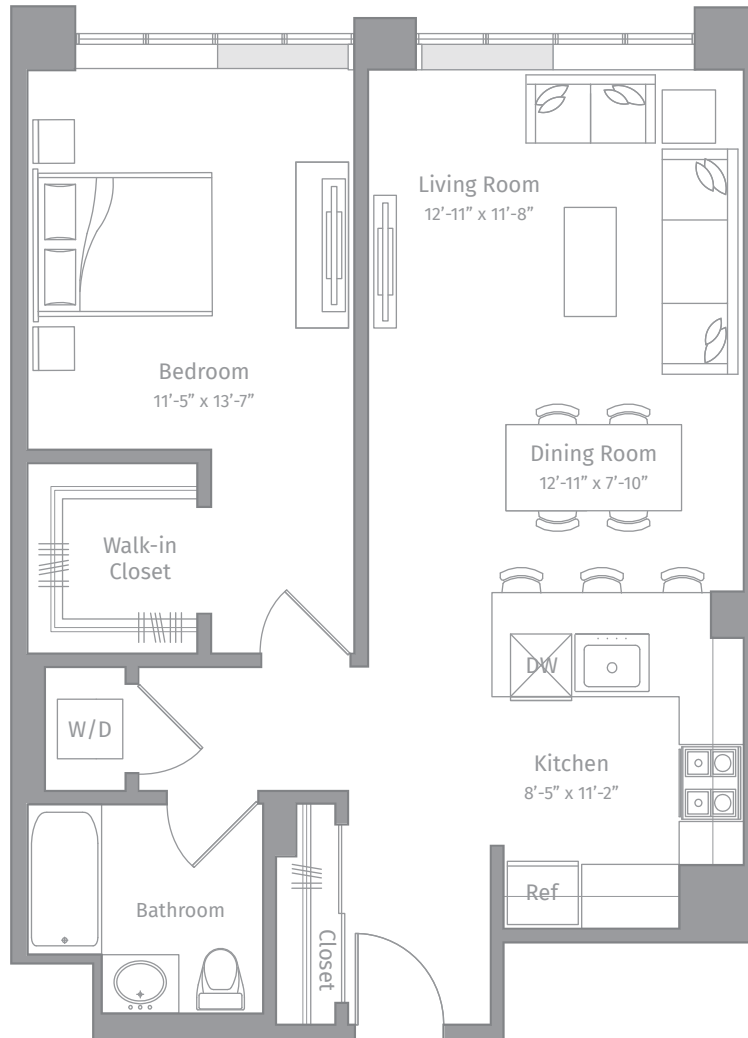

# R-A4

1 BED / 1 BATH

# 834

SQ. FT.

EMBANKMENT  
HOUSE

AT HAMILTON PARK

REVENMENT  
HOUSE

270 Tenth Street | Jersey City, NJ 07302

[www.embankmenthouse.com](http://www.embankmenthouse.com)

*Floor plans are artist's rendering. All dimensions are approximate. Actual product and specifications may vary in dimension or detail. Not all features are available in every apartment home.*