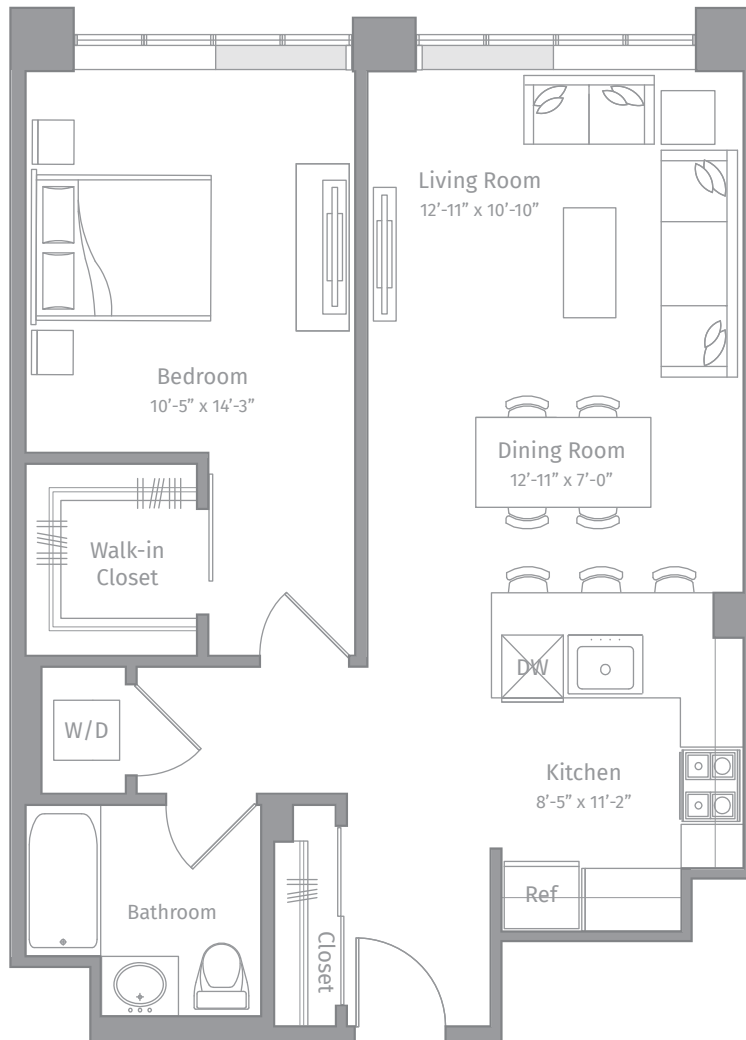

R-A3

1 BED / 1 BATH

806

SQ. FT.

EMBANKMENT
HOUSE

AT HAMILTON PARK

REVENMENT
HOUSE

270 Tenth Street | Jersey City, NJ 07302

www.embankmenthouse.com

Floor plans are artist's rendering. All dimensions are approximate. Actual product and specifications may vary in dimension or detail. Not all features are available in every apartment home.