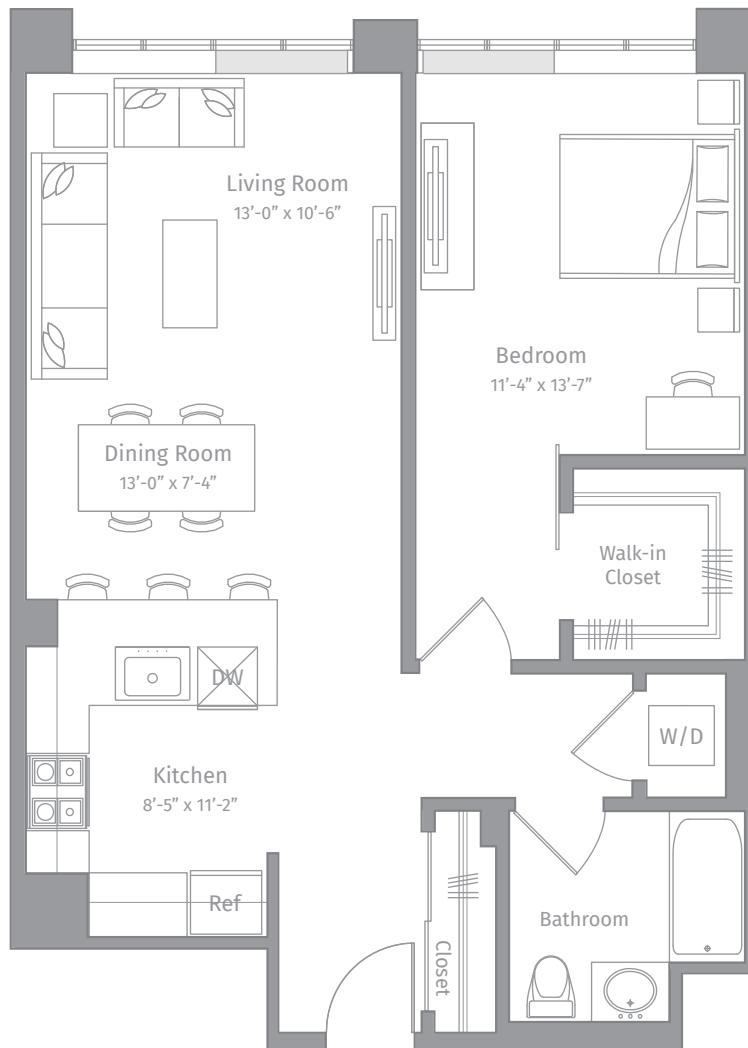

# R-A2

1 BED / 1 BATH

# 803

SQ. FT.

EMBANKMENT  
HOUSE

AT HAMILTON PARK

REVENMENT  
HOUSE

270 Tenth Street | Jersey City, NJ 07302

[www.embankmenthouse.com](http://www.embankmenthouse.com)

*Floor plans are artist's rendering. All dimensions are approximate. Actual product and specifications may vary in dimension or detail. Not all features are available in every apartment home.*