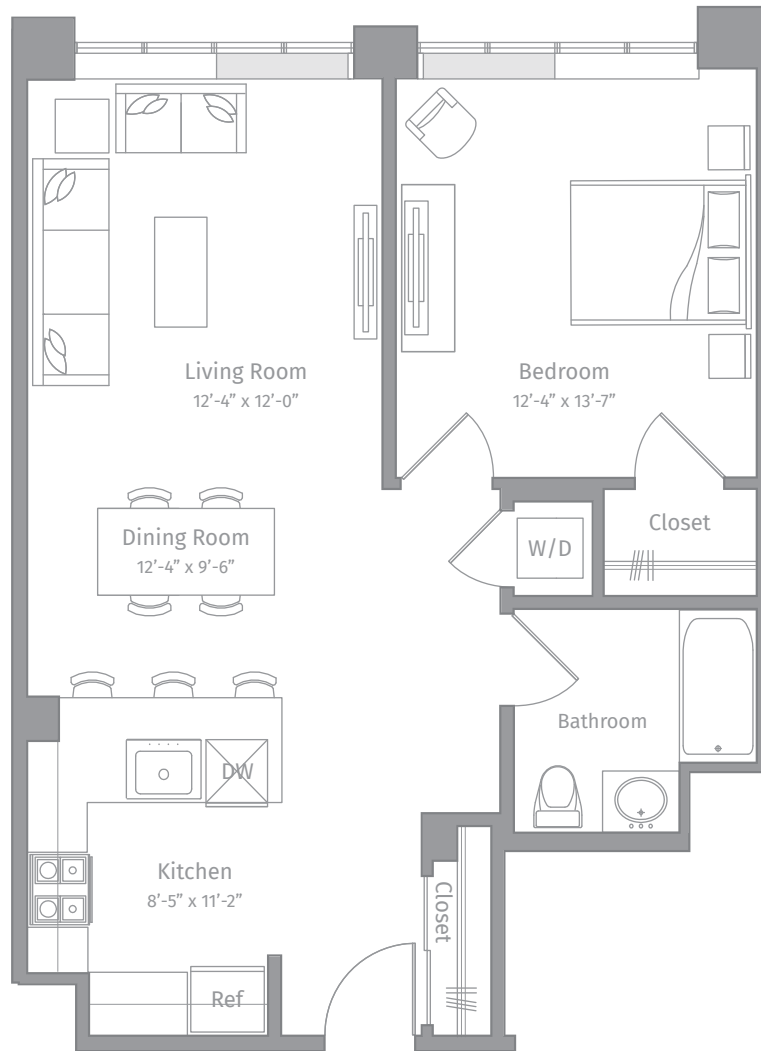

R-A1

1 BED / 1 BATH

785

SQ. FT.

EMBANKMENT HOUSE AT HAMILTON PARK	REVENMENT HOUSE	270 Tenth Street Jersey City, NJ 07302
		www.embankmenthouse.com

Floor plans are artist's rendering. All dimensions are approximate. Actual product and specifications may vary in dimension or detail. Not all features are available in every apartment home. Prices and availability are subject to change. Rent is based on monthly frequency. Additional fees may apply, such as but not limited to package delivery, trash, water, amenities, etc. Please see a representative for details.