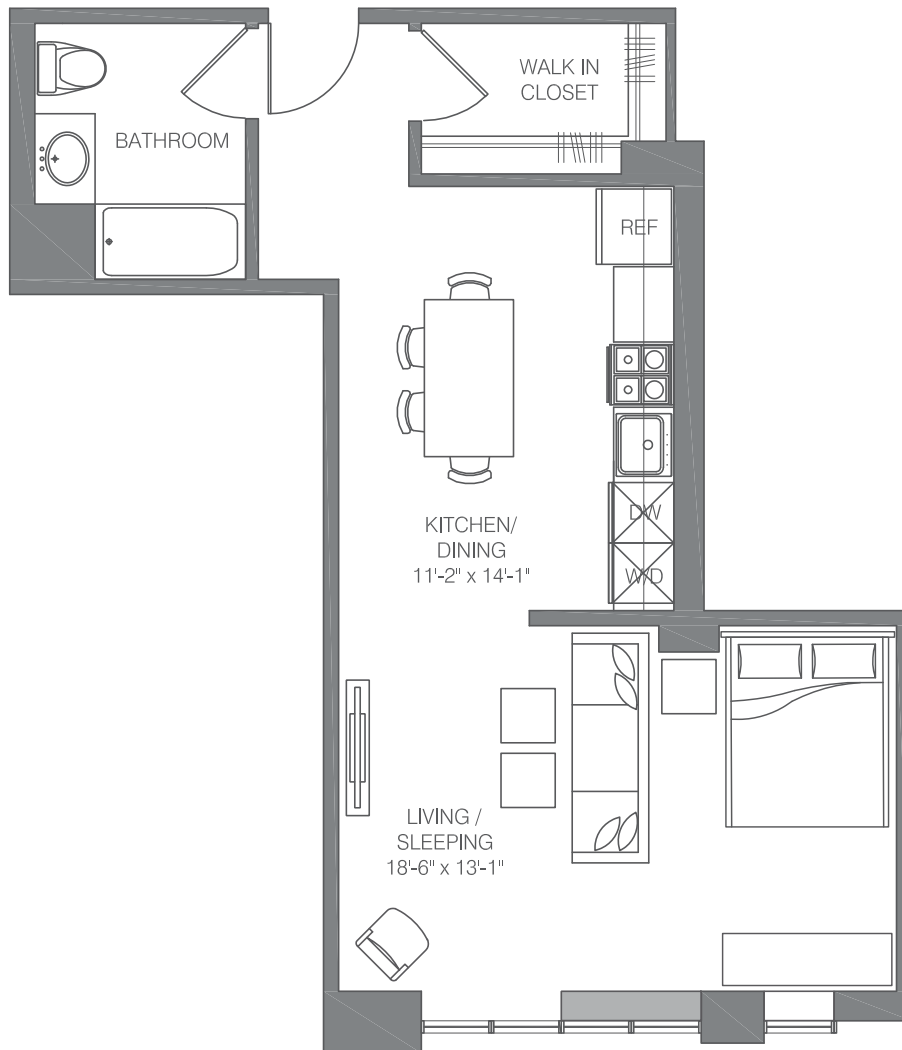

E-S3

STUDIO / 1 BATH

611

SQ. FT.

EMBANKMENT
HOUSE

AT HAMILTON PARK

REVENEMENT
HOUSE

270 Tenth Street | Jersey City, NJ 07302

www.embankmenthouse.com

Floor plans are artist's rendering. All dimensions are approximate. Actual product and specifications may vary in dimension or detail. Not all features are available in every apartment home.