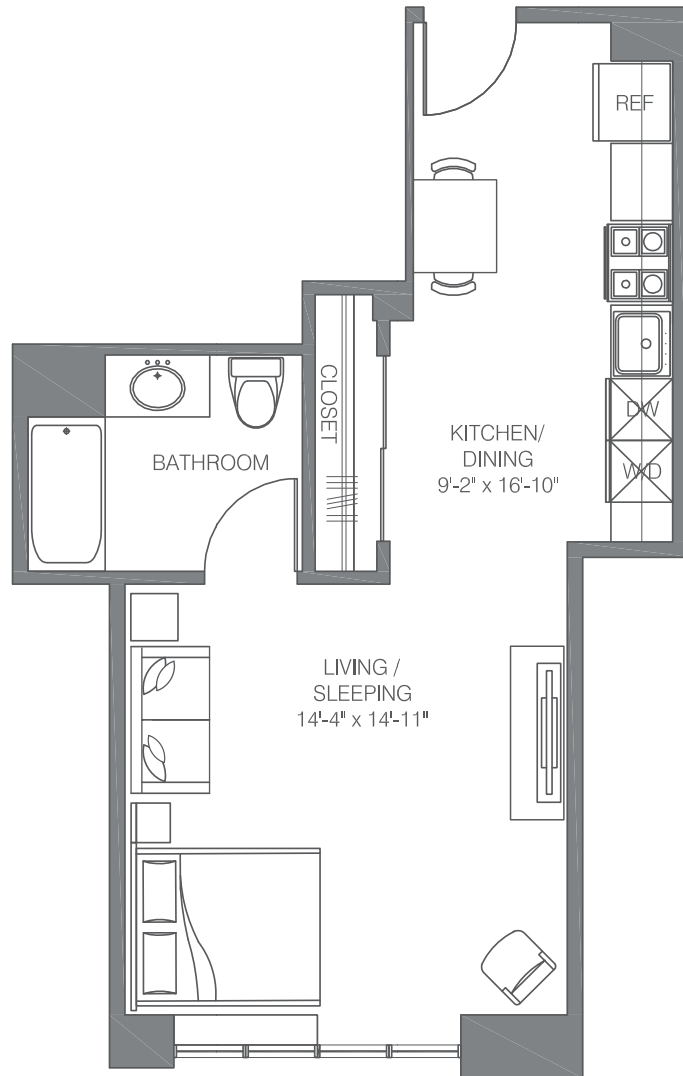

E-S1

STUDIO / 1 BATH

510

SQ. FT.

EMBANKMENT
HOUSE

AT HAMILTON PARK

REVENEMENT
HOUSE

270 Tenth Street | Jersey City, NJ 07302

www.embankmenthouse.com

Floor plans are artist's rendering. All dimensions are approximate. Actual product and specifications may vary in dimension or detail. Not all features are available in every apartment home.