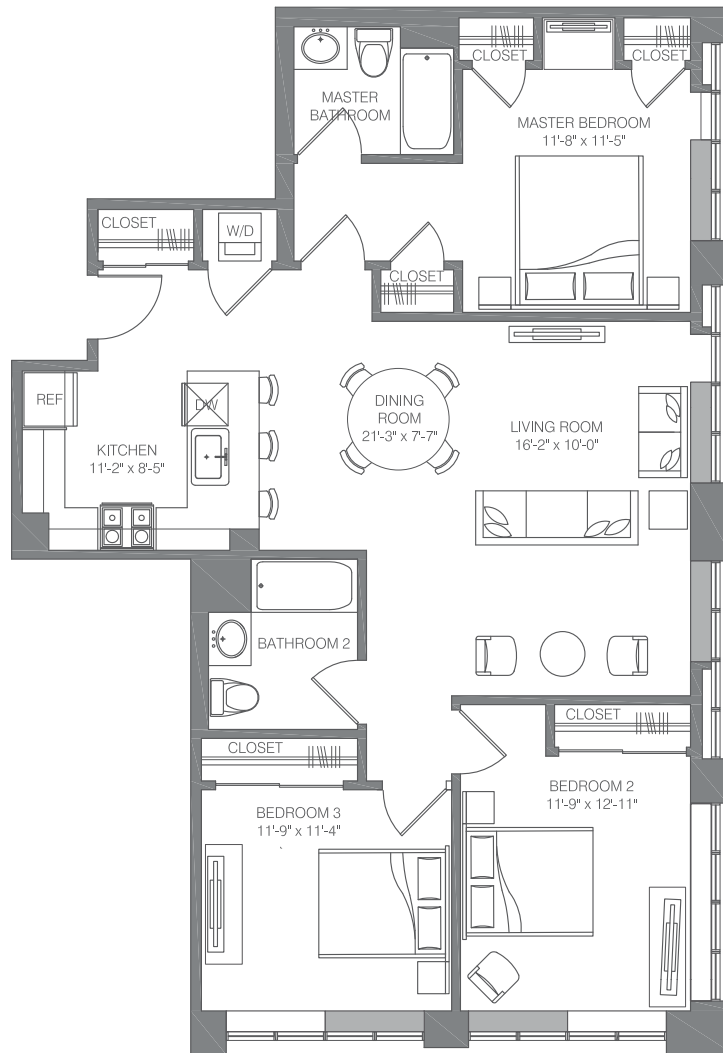

E-C1

3 BED / 2 BATH

1280

SQ. FT.

EMBANKMENT
HOUSE

AT HAMILTON PARK

REVTMENT
HOUSE

270 Tenth Street | Jersey City, NJ 07302

www.embankmenthouse.com

Floor plans are artist's rendering. All dimensions are approximate. Actual product and specifications may vary in dimension or detail. Not all features are available in every apartment home.