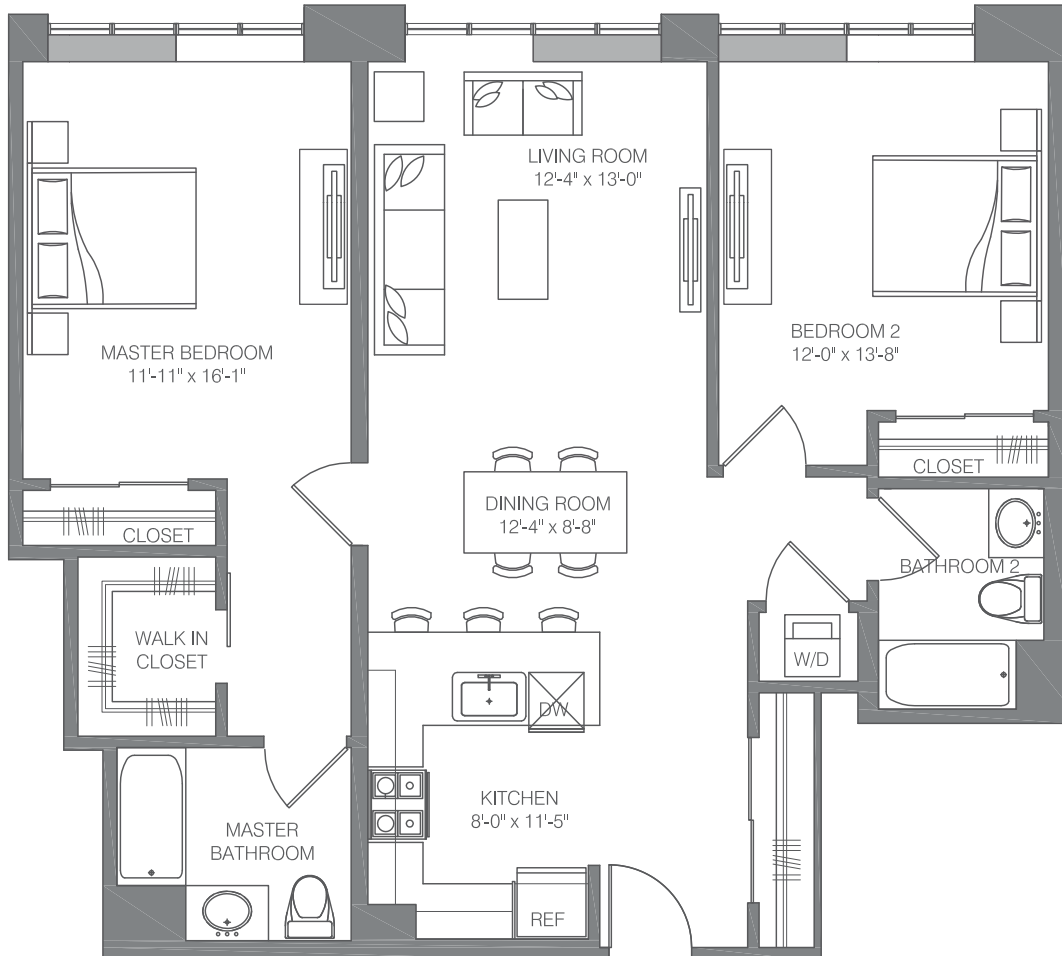

# E-B9

2 BED / 2 BATH

# 1205

SQ. FT.

EMBANKMENT  
HOUSE

AT HAMILTON PARK

REVENEMENT  
HOUSE

270 Tenth Street | Jersey City, NJ 07302

[www.embankmenthouse.com](http://www.embankmenthouse.com)

*Floor plans are artist's rendering. All dimensions are approximate. Actual product and specifications may vary in dimension or detail. Not all features are available in every apartment home.*