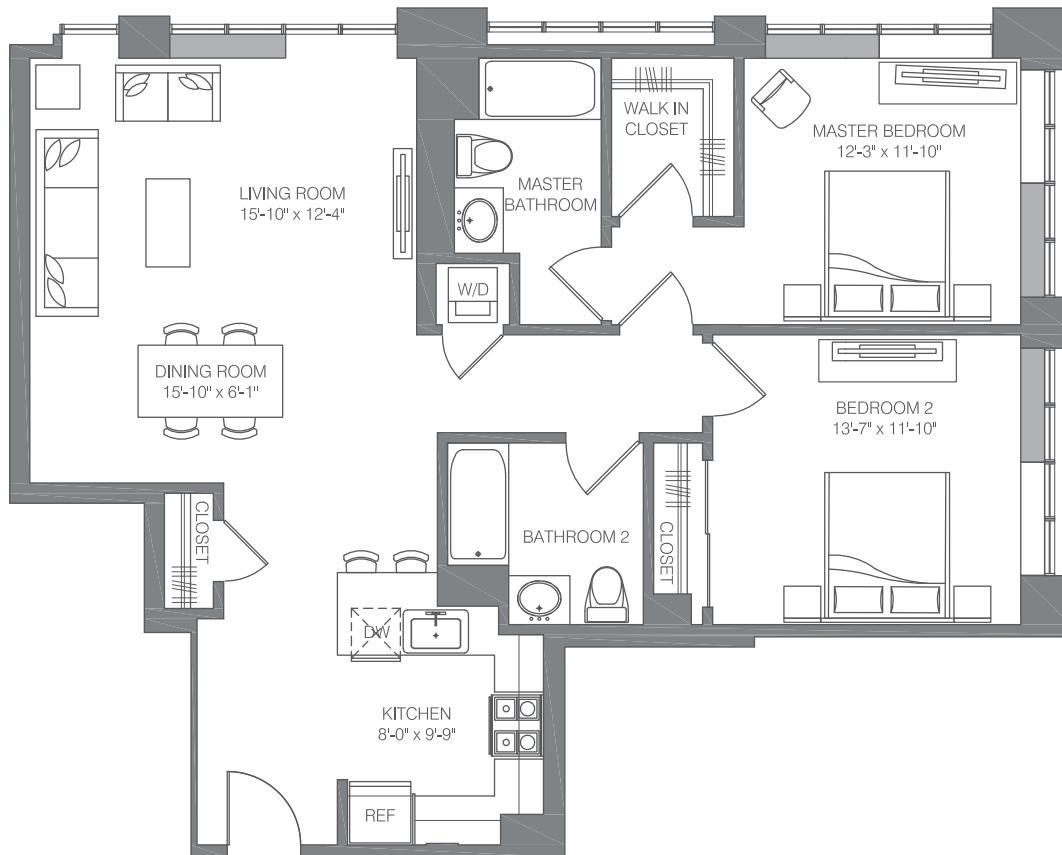

E-B8

2 BED / 2 BATH

1194

SQ. FT.

EMBANKMENT
HOUSE

AT HAMILTON PARK

REVENEMENT
HOUSE

270 Tenth Street | Jersey City, NJ 07302

www.embankmenthouse.com

Floor plans are artist's rendering. All dimensions are approximate. Actual product and specifications may vary in dimension or detail. Not all features are available in every apartment home.