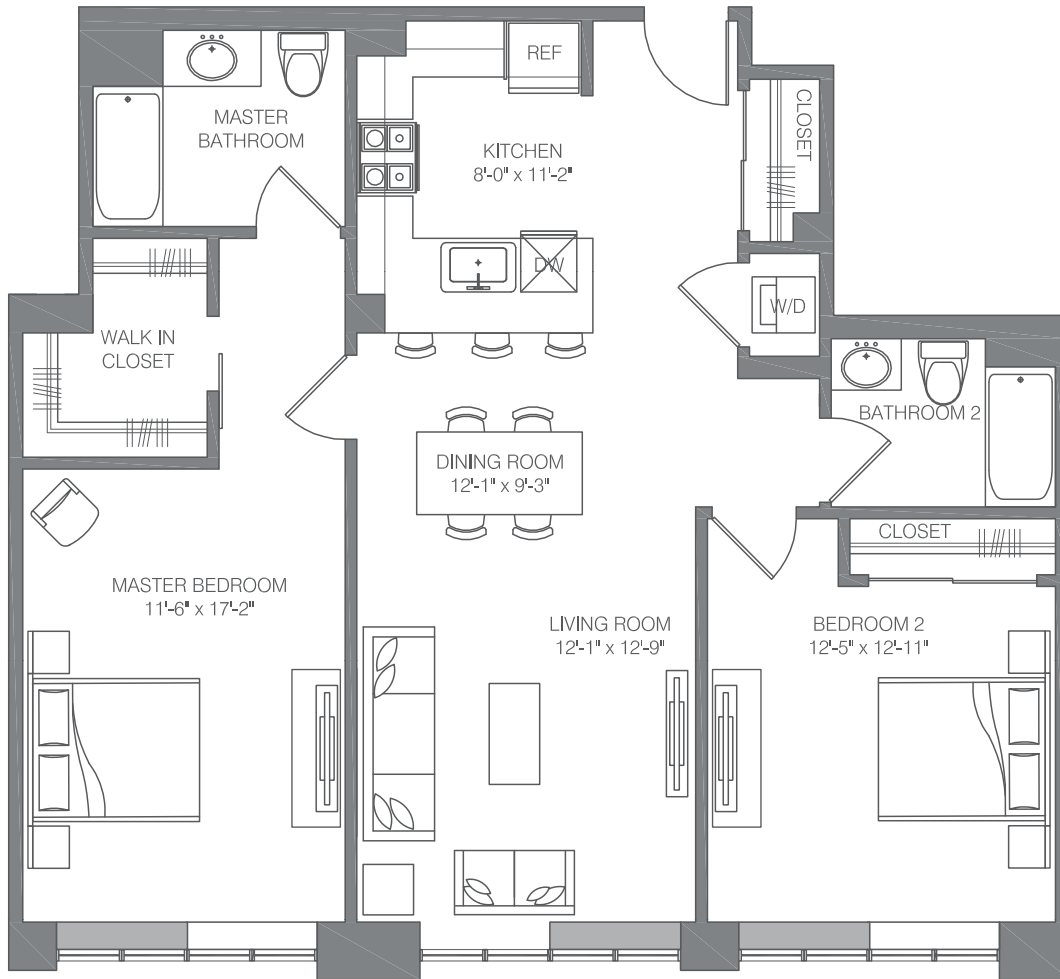

# E-B7

2 BED / 2 BATH

# 1149

SQ. FT.

EMBANKMENT  
HOUSE

AT HAMILTON PARK

REVENEMENT  
HOUSE

270 Tenth Street | Jersey City, NJ 07302

[www.embankmenthouse.com](http://www.embankmenthouse.com)

*Floor plans are artist's rendering. All dimensions are approximate. Actual product and specifications may vary in dimension or detail. Not all features are available in every apartment home.*