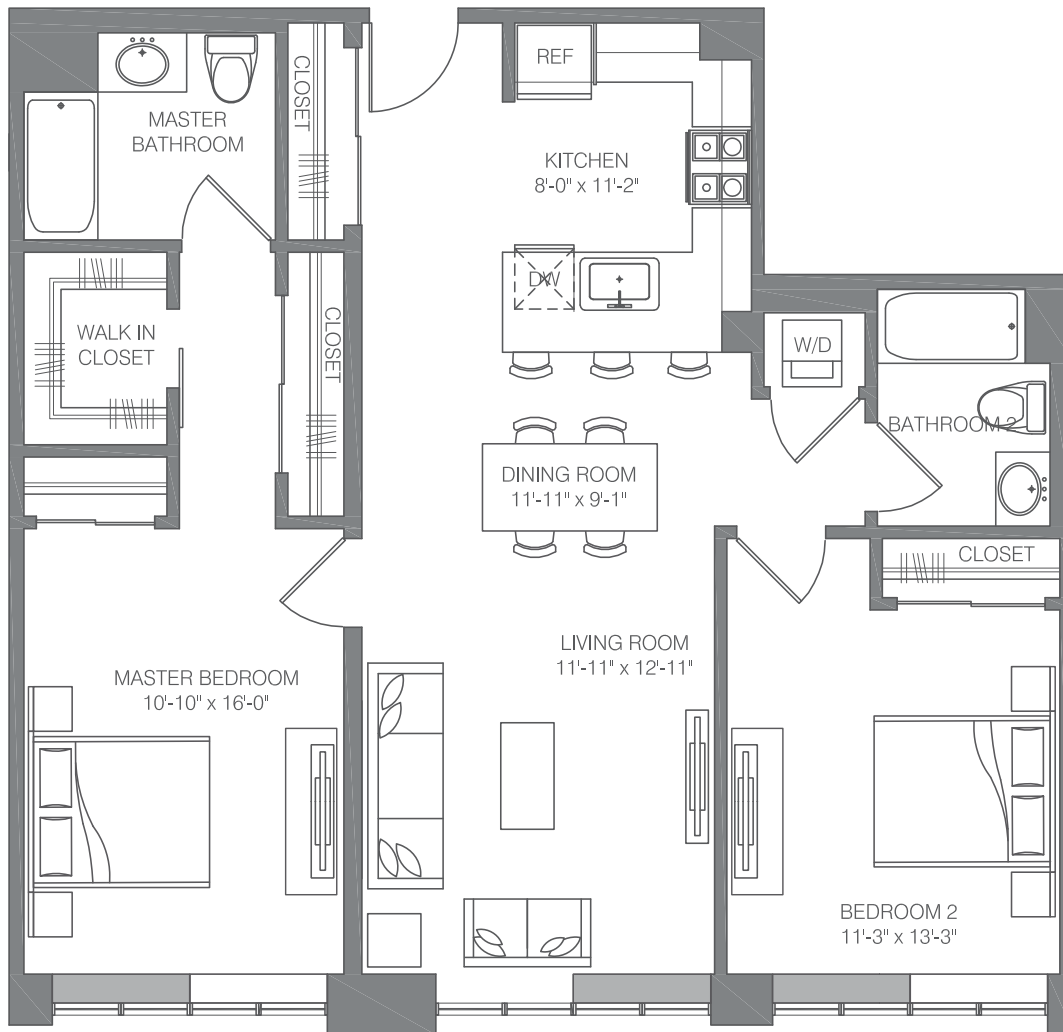

# E-B6

2 BED / 2 BATH

# 1108

SQ. FT.

**EMBANKMENT  
HOUSE**

AT HAMILTON PARK

**REVELMENT  
HOUSE**

270 Tenth Street | Jersey City, NJ 07302

[www.embankmenthouse.com](http://www.embankmenthouse.com)

*Floor plans are artist's rendering. All dimensions are approximate. Actual product and specifications may vary in dimension or detail. Not all features are available in every apartment home.*