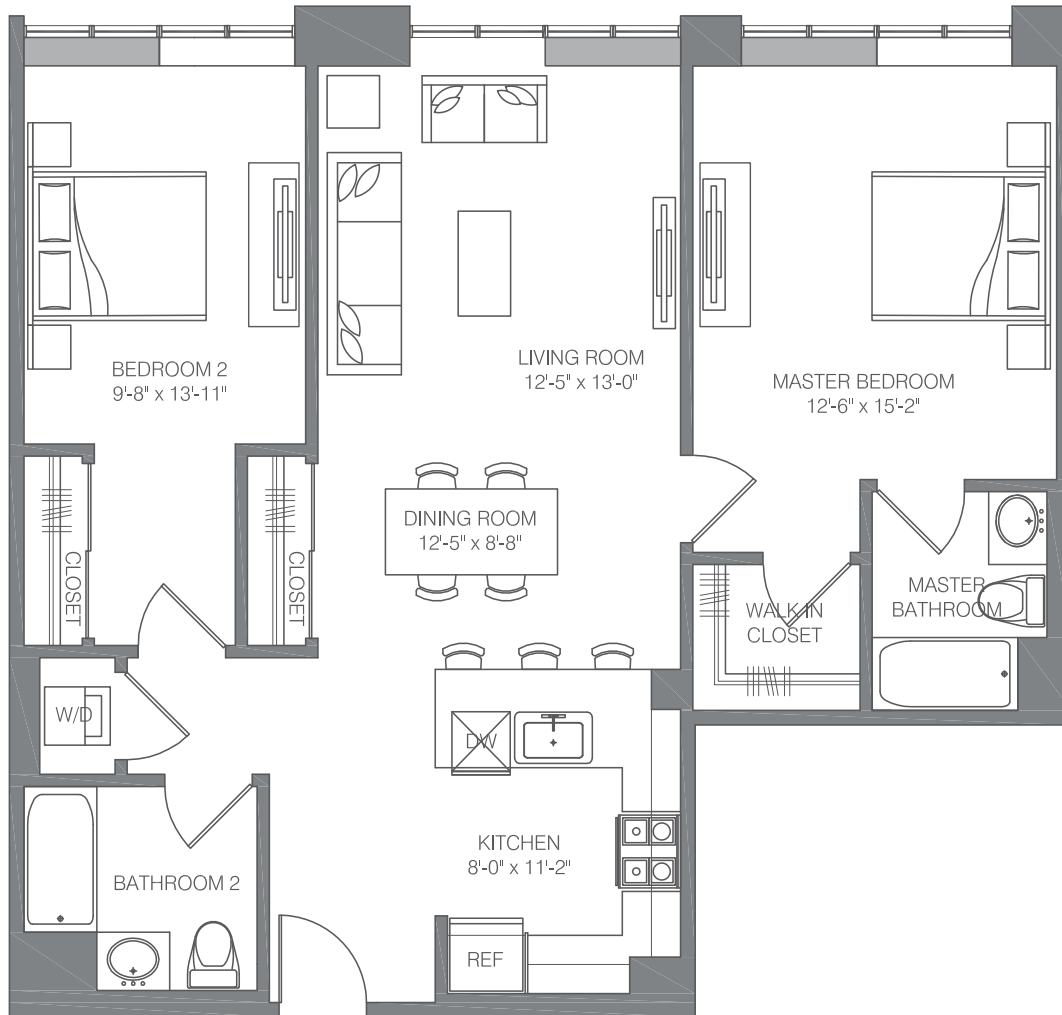

E-B5

2 BED / 2 BATH

1105

SQ. FT.

**EMBANKMENT
HOUSE**

AT HAMILTON PARK

**REVENMENT
HOUSE**

270 Tenth Street | Jersey City, NJ 07302

www.embankmenthouse.com

Floor plans are artist's rendering. All dimensions are approximate. Actual product and specifications may vary in dimension or detail. Not all features are available in every apartment home. Prices and availability are subject to change. Rent is based on monthly frequency. Additional fees may apply, such as but not limited to package delivery, trash, water, amenities, etc. Please see a representative for details.