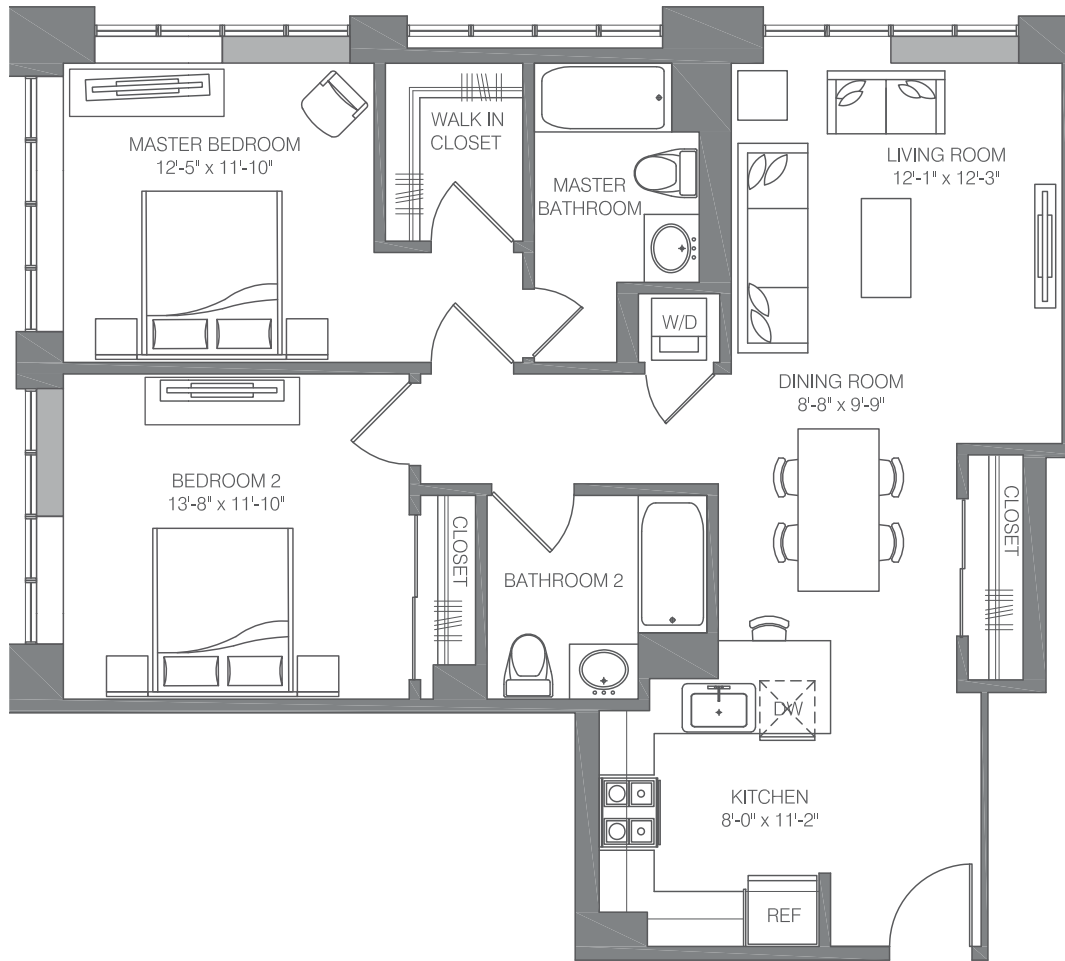

E-B4

2 BED / 2 BATH

1097

SQ. FT.

EMBANKMENT
HOUSE

AT HAMILTON PARK

REVENMENT
HOUSE

270 Tenth Street | Jersey City, NJ 07302

www.embankmenthouse.com

Floor plans are artist's rendering. All dimensions are approximate. Actual product and specifications may vary in dimension or detail. Not all features are available in every apartment home.