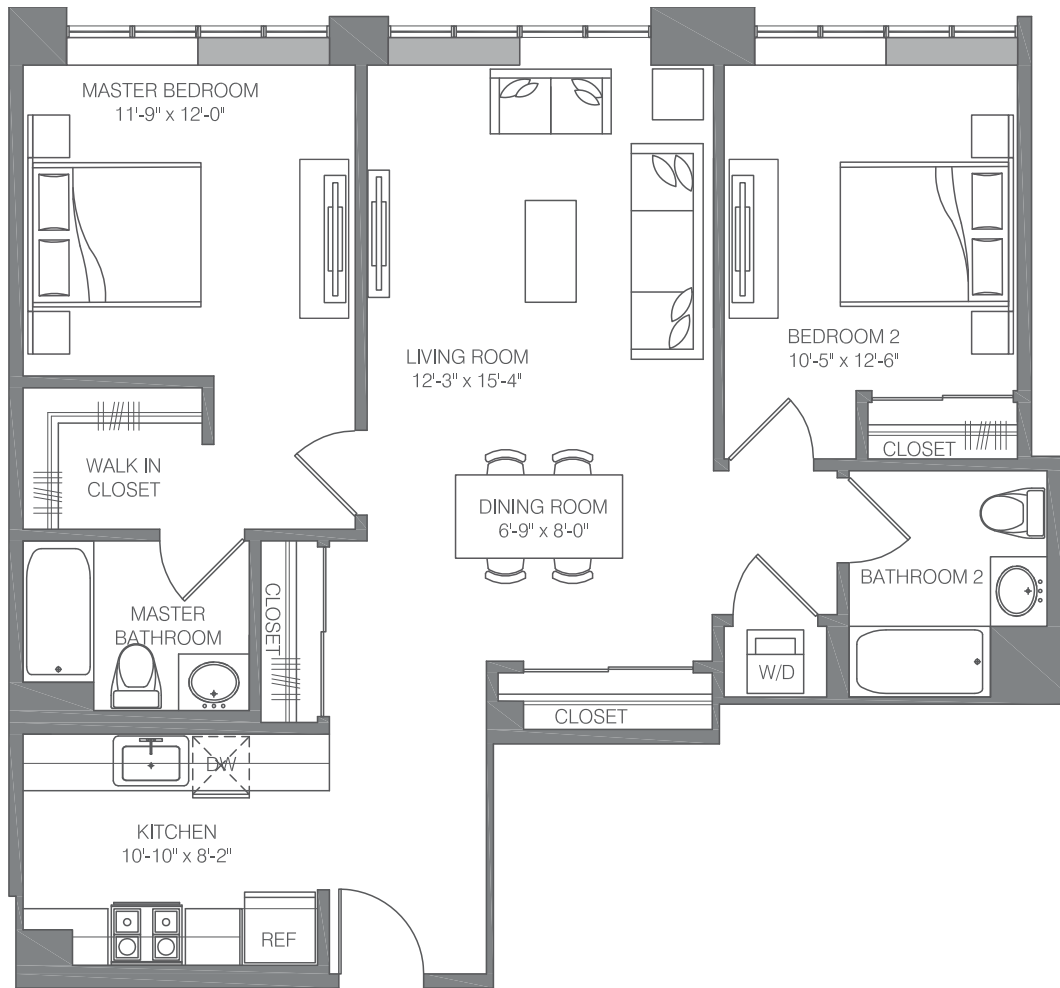

E-B2

2 BED / 2 BATH

1065

SQ. FT.

EMBANKMENT
HOUSE

AT HAMILTON PARK

REVENMENT
HOUSE

270 Tenth Street | Jersey City, NJ 07302

www.embankmenthouse.com

Floor plans are artist's rendering. All dimensions are approximate. Actual product and specifications may vary in dimension or detail. Not all features are available in every apartment home. Prices and availability are subject to change. Rent is based on monthly frequency. Additional fees may apply, such as but not limited to package delivery, trash, water, amenities, etc. Please see a representative for details.