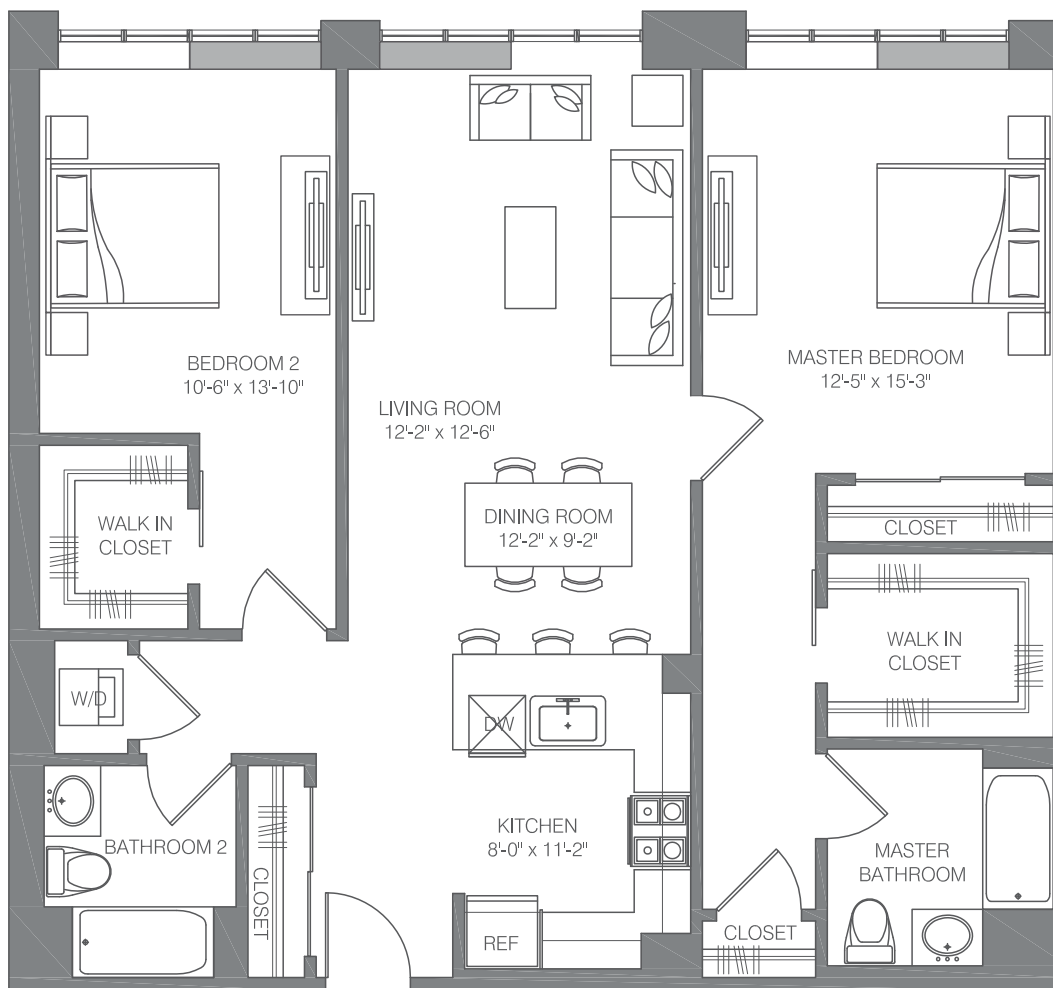

E-B10

2 BED / 2 BATH

1244

SQ. FT.

**EMBankment
HOUSE**

AT HAMILTON PARK

**REvETment
HOUSE**

270 Tenth Street | Jersey City, NJ 07302

www.embankmenthouse.com

Floor plans are artist's rendering. All dimensions are approximate. Actual product and specifications may vary in dimension or detail. Not all features are available in every apartment home. Prices and availability are subject to change. Rent is based on monthly frequency. Additional fees may apply, such as but not limited to package delivery, trash, water, amenities, etc. Please see a representative for details.