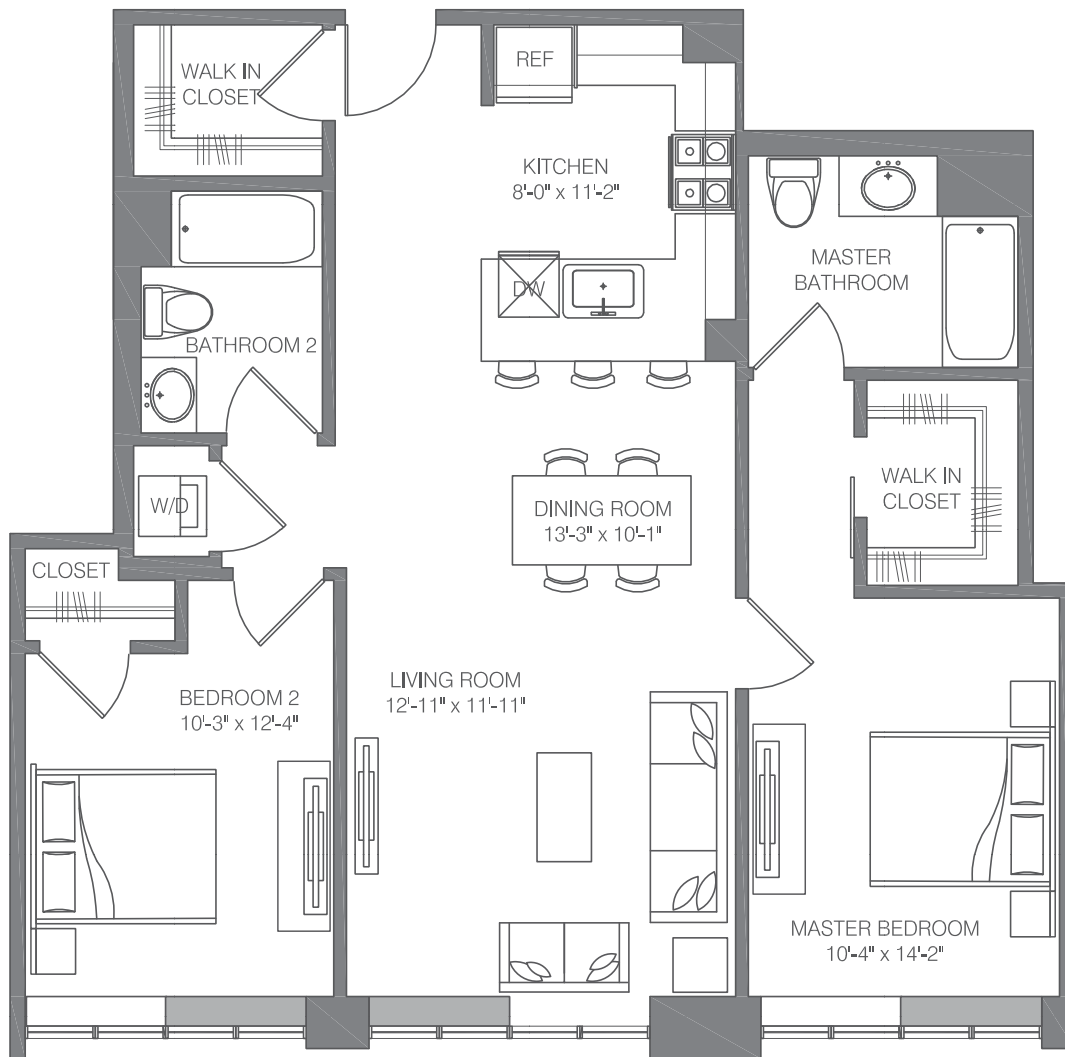

# E-B1

2 BED / 2 BATH

# 1055

SQ. FT.

<b>EMBANKMENT HOUSE</b>   <b>REVELMENT HOUSE</b> AT HAMILTON PARK	270 Tenth Street   Jersey City, NJ 07302
	<a href="http://www.embankmenthouse.com">www.embankmenthouse.com</a>

*Floor plans are artist's rendering. All dimensions are approximate. Actual product and specifications may vary in dimension or detail. Not all features are available in every apartment home. Prices and availability are subject to change. Rent is based on monthly frequency. Additional fees may apply, such as but not limited to package delivery, trash, water, amenities, etc. Please see a representative for details.*