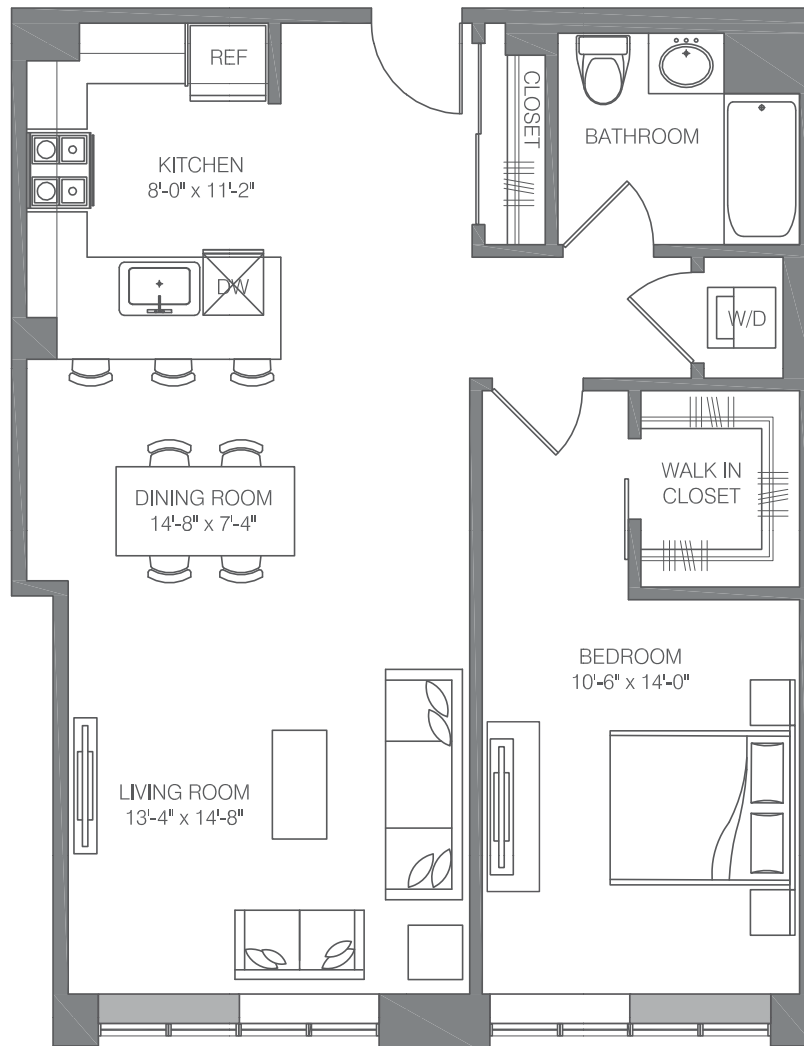

E-A8

1 BED / 1 BATH

871

SQ. FT.

EMBANKMENT
HOUSE

AT HAMILTON PARK

REVENEMENT
HOUSE

270 Tenth Street | Jersey City, NJ 07302

www.embankmenthouse.com

Floor plans are artist's rendering. All dimensions are approximate. Actual product and specifications may vary in dimension or detail. Not all features are available in every apartment home.