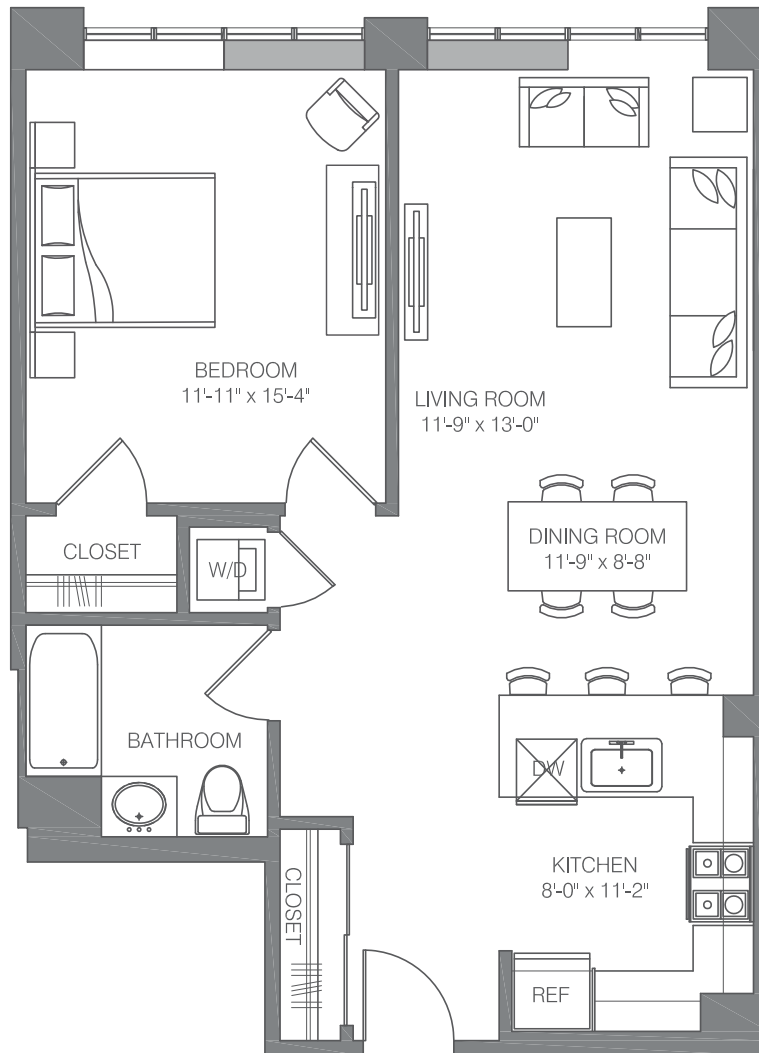

E-A7

1 BED / 1 BATH

859

SQ. FT.

EMBANKMENT
HOUSE

AT HAMILTON PARK

REVELMENT
HOUSE

270 Tenth Street | Jersey City, NJ 07302

www.embankmenthouse.com

Floor plans are artist's rendering. All dimensions are approximate. Actual product and specifications may vary in dimension or detail. Not all features are available in every apartment home.