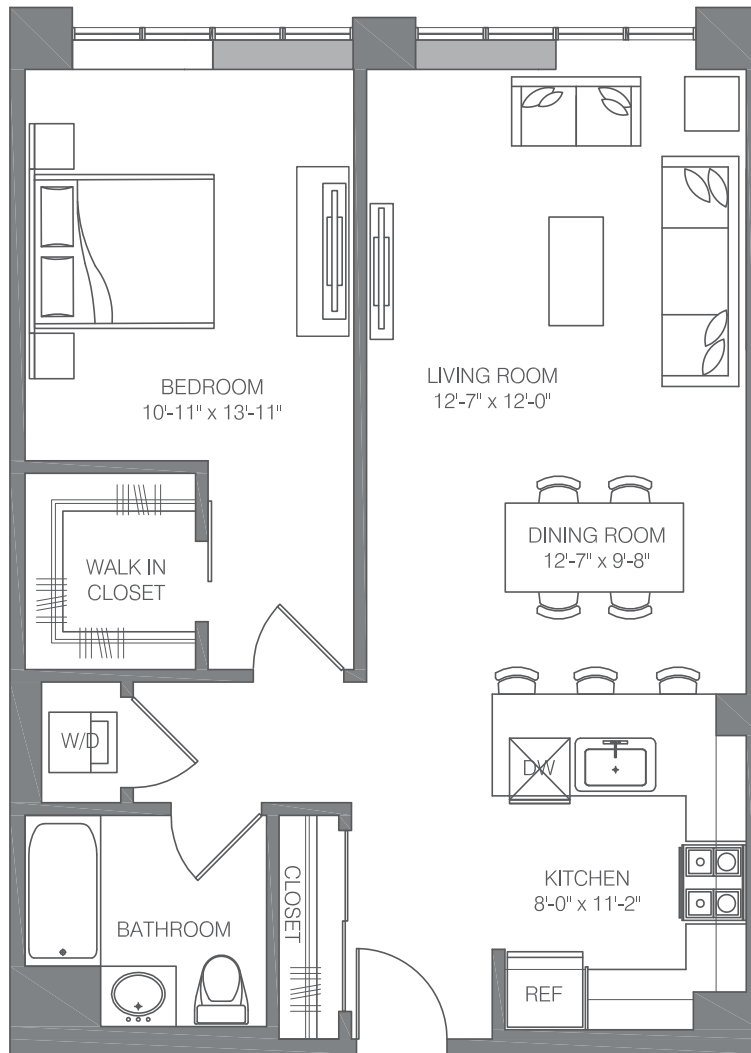

E-A6

1 BED / 1 BATH

835

SQ. FT.

EMBANKMENT
HOUSE

AT HAMILTON PARK

REVENMENT
HOUSE

270 Tenth Street | Jersey City, NJ 07302

www.embankmenthouse.com

Floor plans are artist's rendering. All dimensions are approximate. Actual product and specifications may vary in dimension or detail. Not all features are available in every apartment home. Prices and availability are subject to change. Rent is based on monthly frequency. Additional fees may apply, such as but not limited to package delivery, trash, water, amenities, etc. Please see a representative for details.