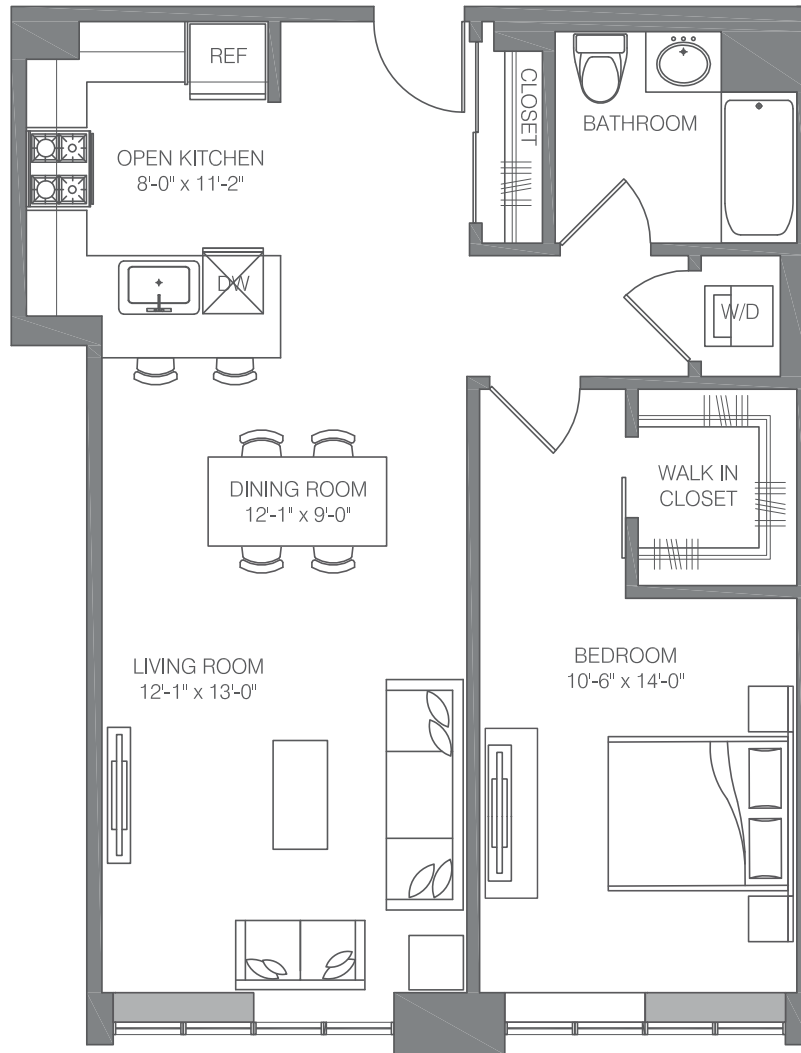

# E-A5

1 BED / 1 BATH

# 835

SQ. FT.

EMBANKMENT  
HOUSE

AT HAMILTON PARK

REVENMENT  
HOUSE

270 Tenth Street | Jersey City, NJ 07302

[www.embankmenthouse.com](http://www.embankmenthouse.com)

*Floor plans are artist's rendering. All dimensions are approximate. Actual product and specifications may vary in dimension or detail. Not all features are available in every apartment home.*