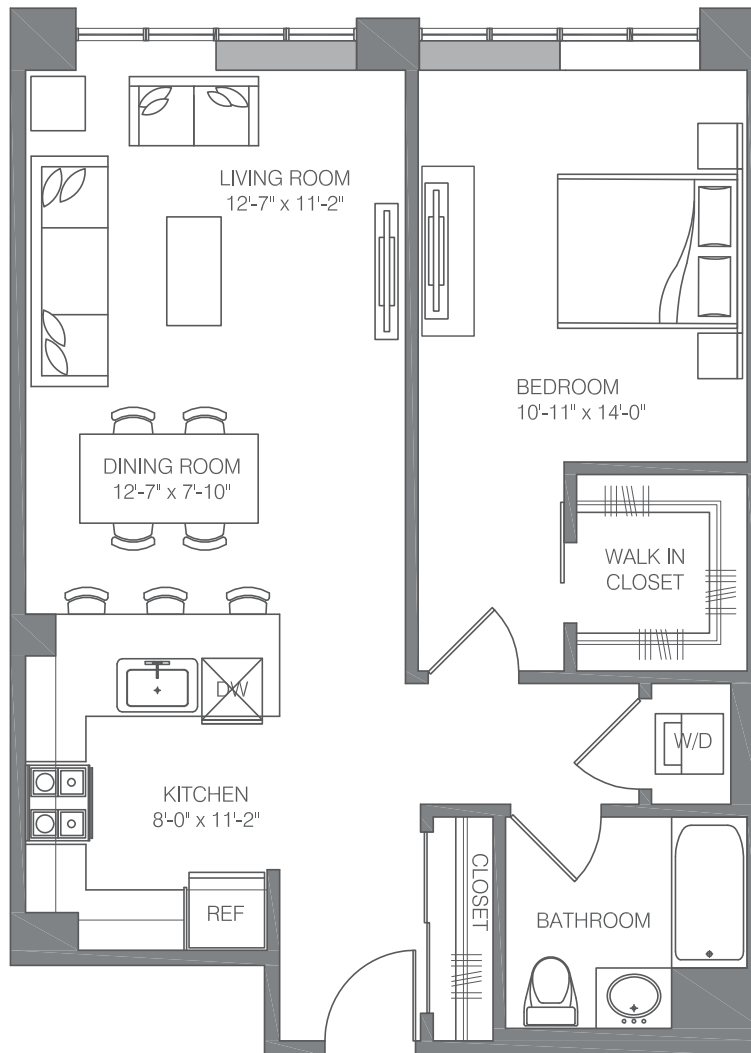

# E-A4

1 BED / 1 BATH

# 834

SQ. FT.

EMBANKMENT  
HOUSE

AT HAMILTON PARK

REVENEMENT  
HOUSE

270 Tenth Street | Jersey City, NJ 07302

[www.embankmenthouse.com](http://www.embankmenthouse.com)

*Floor plans are artist's rendering. All dimensions are approximate. Actual product and specifications may vary in dimension or detail. Not all features are available in every apartment home.*