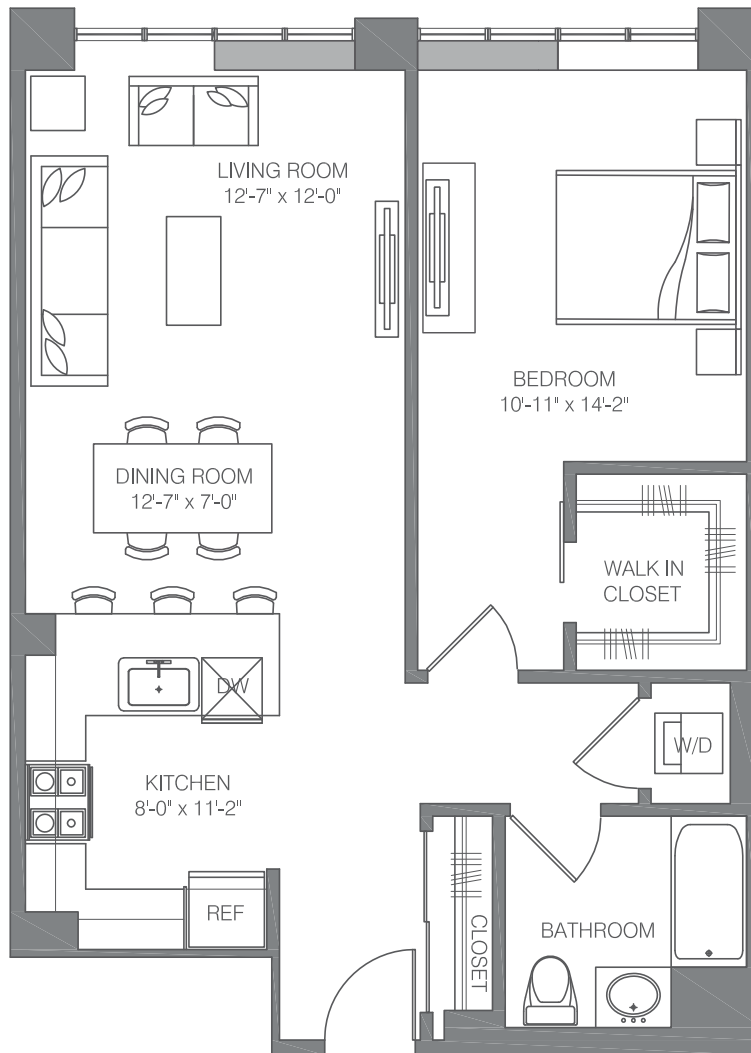

E-A3

1 BED / 1 BATH

806

SQ. FT.

EMBANKMENT
HOUSE

AT HAMILTON PARK

REVENEMENT
HOUSE

270 Tenth Street | Jersey City, NJ 07302

www.embankmenthouse.com

Floor plans are artist's rendering. All dimensions are approximate. Actual product and specifications may vary in dimension or detail. Not all features are available in every apartment home.