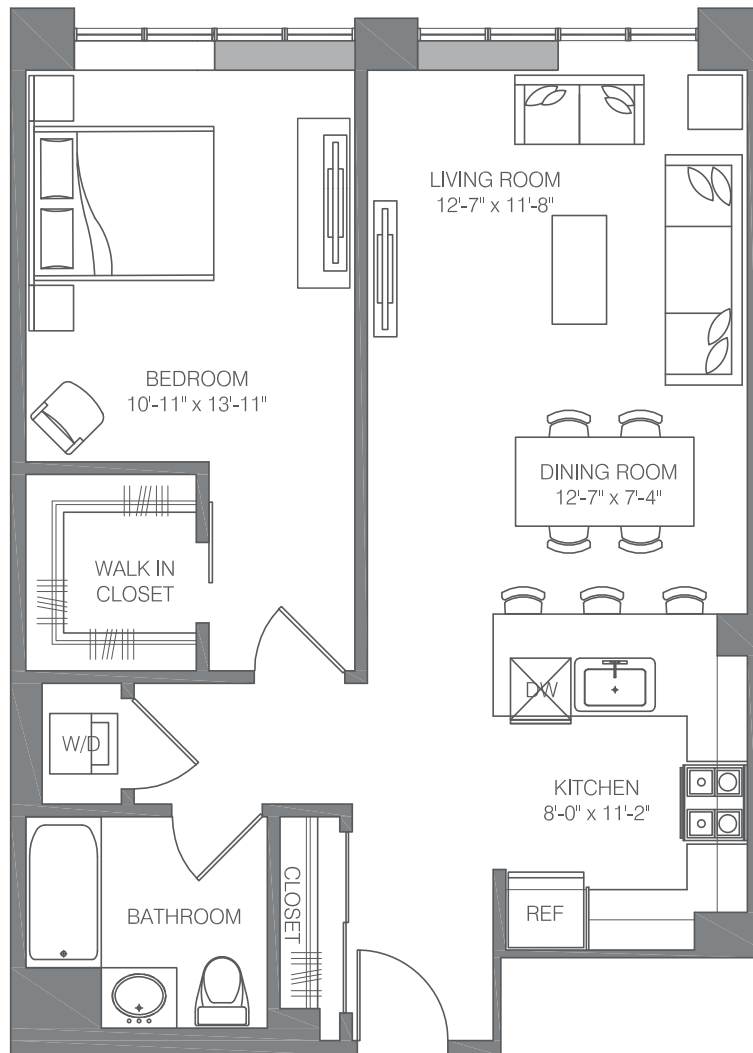

E-A2

1 BED / 1 BATH

803

SQ. FT.

EMBANKMENT
HOUSE

AT HAMILTON PARK

REVENMENT
HOUSE

270 Tenth Street | Jersey City, NJ 07302

www.embankmenthouse.com

Floor plans are artist's rendering. All dimensions are approximate. Actual product and specifications may vary in dimension or detail. Not all features are available in every apartment home.