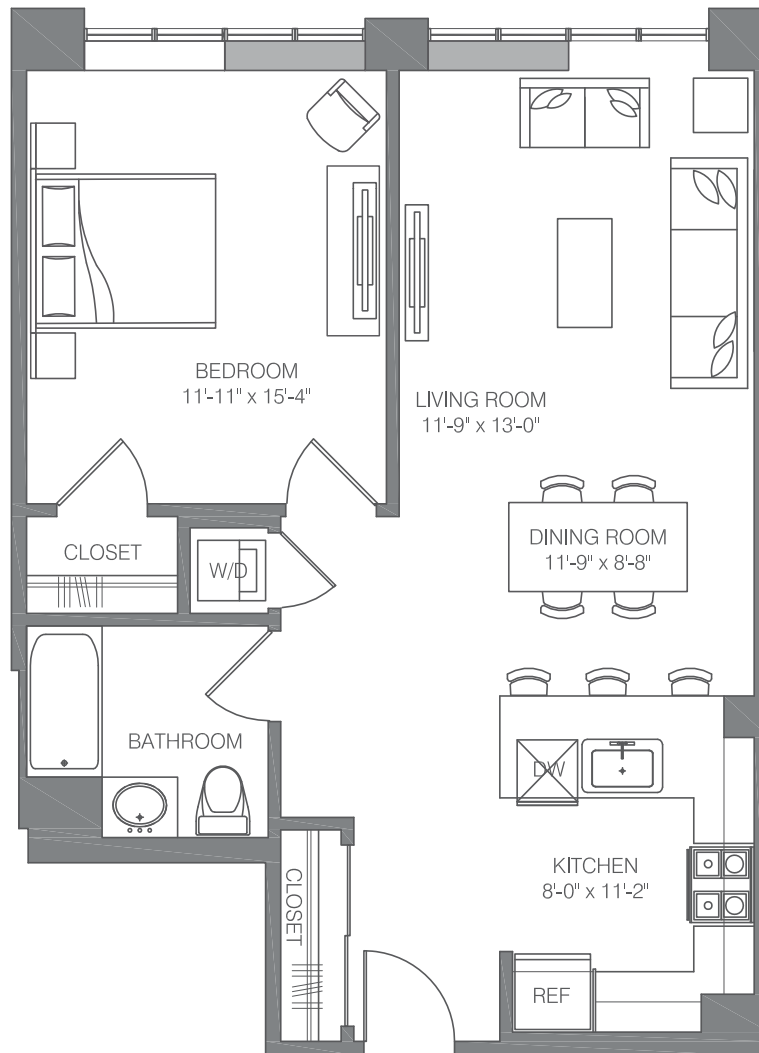

# E-A1

1 BED / 1 BATH

# 785

SQ. FT.

EMBANKMENT  
HOUSE

AT HAMILTON PARK

REVENMENT  
HOUSE

270 Tenth Street | Jersey City, NJ 07302

[www.embankmenthouse.com](http://www.embankmenthouse.com)

*Floor plans are artist's rendering. All dimensions are approximate. Actual product and specifications may vary in dimension or detail. Not all features are available in every apartment home. Prices and availability are subject to change. Rent is based on monthly frequency. Additional fees may apply, such as but not limited to package delivery, trash, water, amenities, etc. Please see a representative for details.*